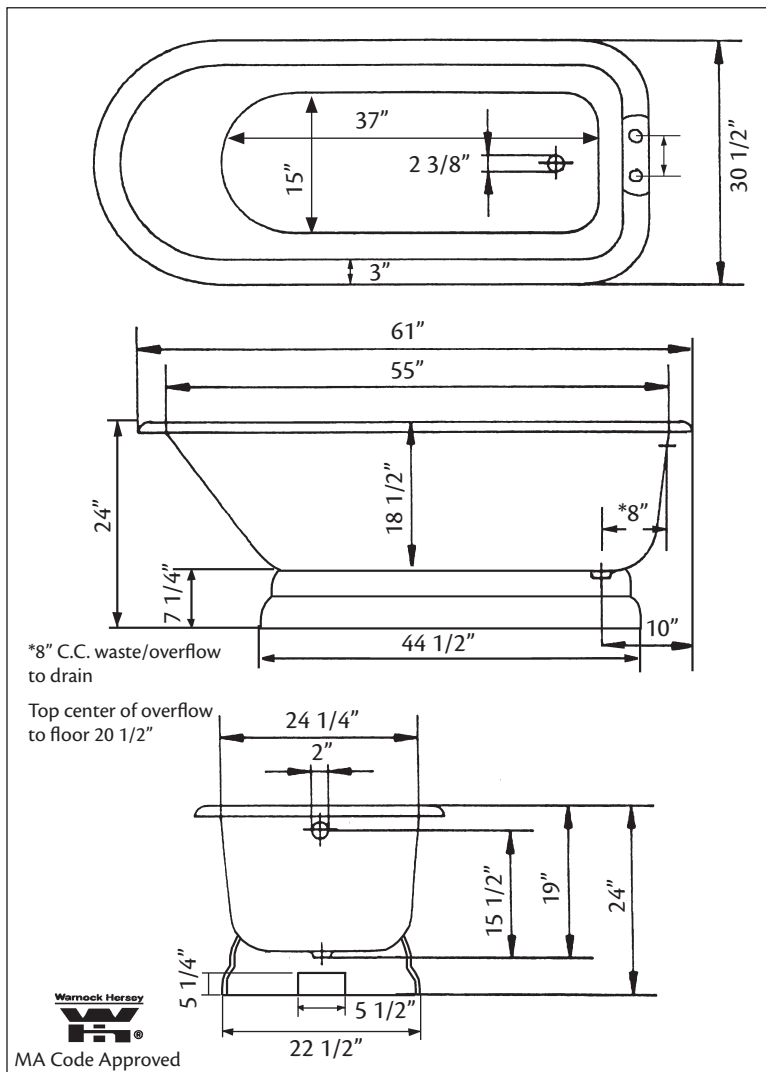

2119 TRADITIONAL Cast Iron Bath with flat area on rim

Cheviot Products' cast iron bathtubs are handmade in Europe with the finest materials. Fired with a thick coating of AA grade titanium-based enamel for unparalleled hardness and non-porosity, the extremely durable surface is easy to clean and resistant to stains, bacteria, and other microbes. Cast iron also keeps your bath warm for the longest possible time.

Model 2116 Shown

61" x 30" Wide x 24" Tall

345 lbs, 53 gallons, 200 litres

Colours: White, Custom Colour Exterior

Related Products:

5127 Tub Filler With Hand Shower

5106 Tub Filler With Hand Shower

3411 Water Supply Lines

2222 Waste & Overflow

Note: Rough-in dimensions may vary +/- 1/2" and are subject to change. No responsibility is assumed by Cheviot Products Inc. One Year Limited Warranty against manufacturer's defects.