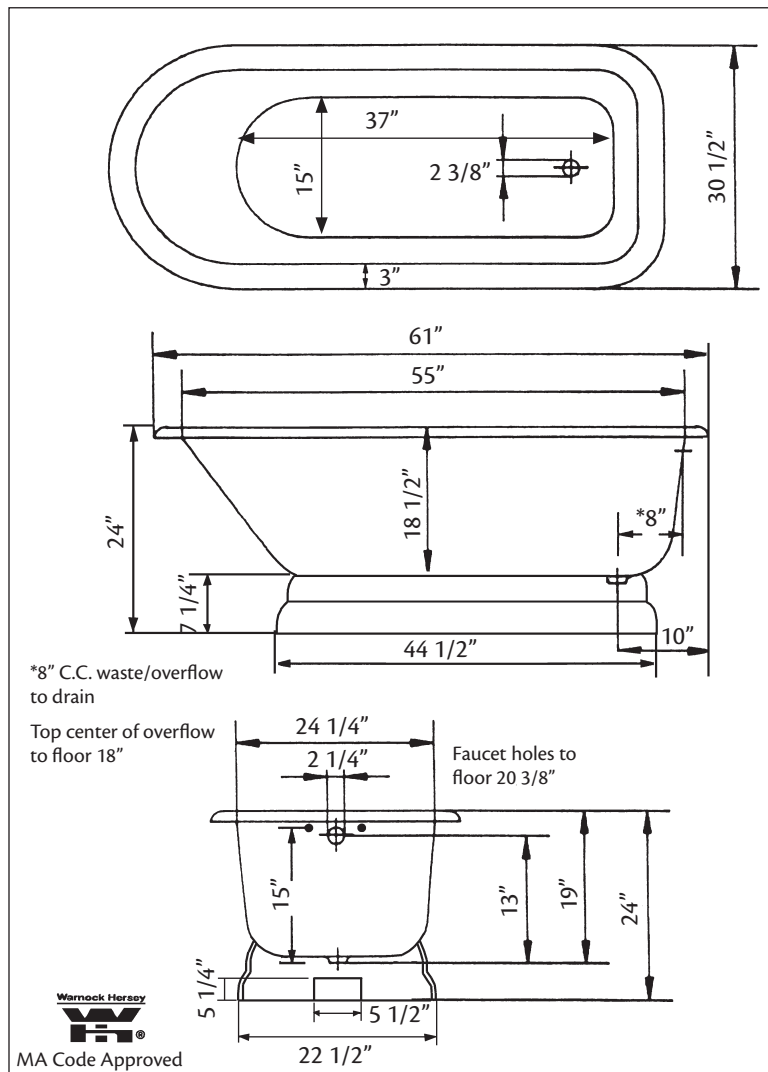

## 2116 TRADITIONAL Cast Iron Bath with faucet holes on tub wall

*Cheviot Products' cast iron bathtubs are handmade in Europe with the finest materials. Fired with a thick coating of AA grade titanium-based enamel for unparalleled hardness and non-porosity, the extremely durable surface is easy to clean and resistant to stains, bacteria, and other microbes. Cast iron also keeps your bath warm for the longest possible time.*

**61" x 30" Wide x 24" Tall**

345 lbs, 53 gallons, 200 litres

**Colours:** White, Custom Colour Exterior

### Related Products:

**3107 Tub Filler with Hand Shower**

**3100 Tub Filler**

**35576 Offset Water Supply Lines**

**2222 Waste & Overflow**

**Note:** Rough-in dimensions may vary +/- 1/2" and are subject to change. No responsibility is assumed by Cheviot Products Inc. One Year Limited Warranty against manufacturer's defects.