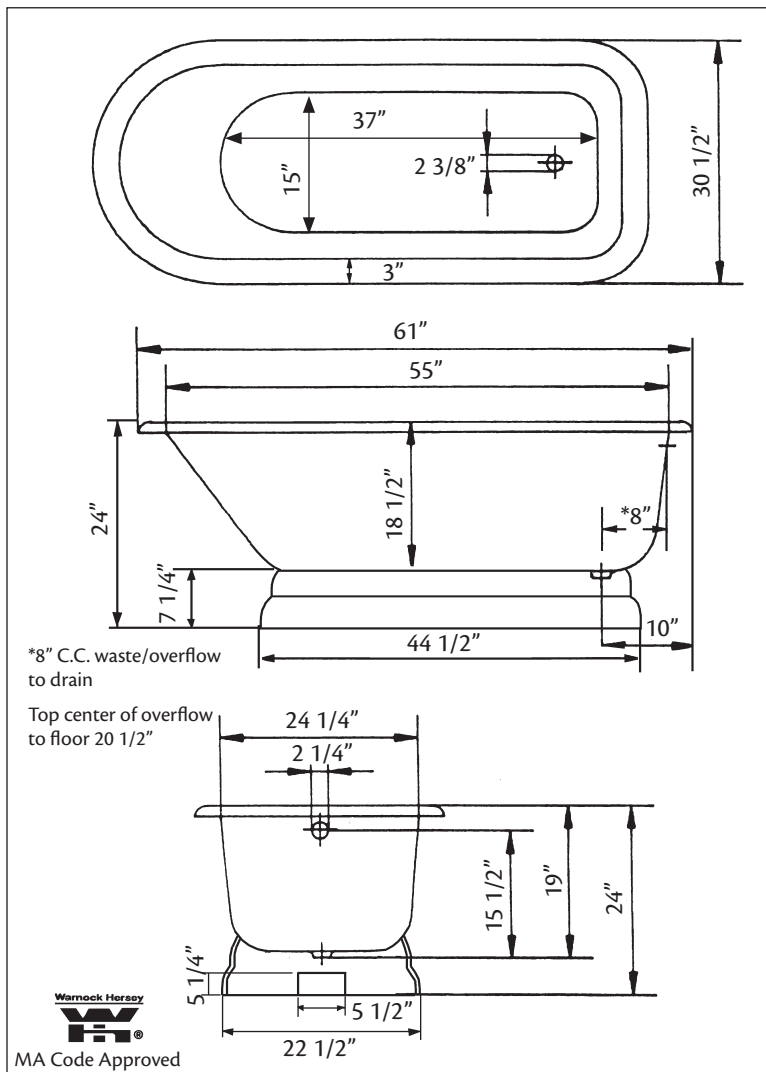

2118 TRADITIONAL Cast Iron Bath with continuous rolled rim

Cheviot Products' cast iron bathtubs are handmade in Europe with the finest materials. Fired with a thick coating of AA grade titanium-based enamel for unparalleled hardness and non-porosity, the extremely durable surface is easy to clean and resistant to stains, bacteria, and other microbes. Cast iron also keeps your bath warm for the longest possible time.

Model 2116 Shown

61" x 30" Wide x 24" Tall

345 lbs, 53 gallons, 200 litres

Colours: White, Custom Colour Exterior

Related Products:

5115LEV Tub Filler With Hand Shower

5100 Tub Filler With Hand Shower

3970 Heavy Duty Water Supply Lines

2222 Waste & Overflow

Note: Rough-in dimensions may vary +/- 1/2" and are subject to change. No responsibility is assumed by Cheviot Products Inc. One Year Limited Warranty against manufacturer's defects.