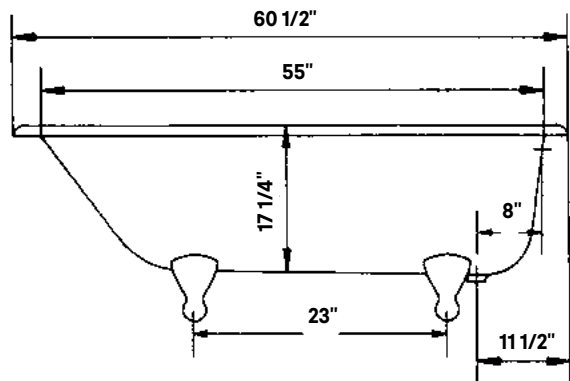

#2107 Shown

Traditional Cast Iron Bath

#2105 | 61"L x 30"W x 24"H
275 lbs, 53 Gallons

Cheviot Products' cast iron bathtubs are hand-made in Europe with the finest materials. Fired with a thick coating of AA grade titanium-based enamel for unparalleled hardness and non-porosity, the extremely durable surface is easy to clean and resistant to stains, bacteria and other microbes. Cast iron also keeps your bath warm for the longest possible time.

Rim Configuration

Flat Area for Faucet Holes.
Please specify c.c. measurement

Colours

White Interior & Exterior
White Interior & Custom
Colour Exterior

Feet

Available in Brass, Chrome,
Brushed Nickel, Polished Nickel,
Antique Bronze and White

Note

Rough-in dimensions may vary +/-
1/2" and are subject to change.
No responsibility is assumed by
Cheviot Products Inc.
One Year Limited
Warranty against
manufacturer's defects.

Related Products

#5127 Tub Filler
with Hand Shower