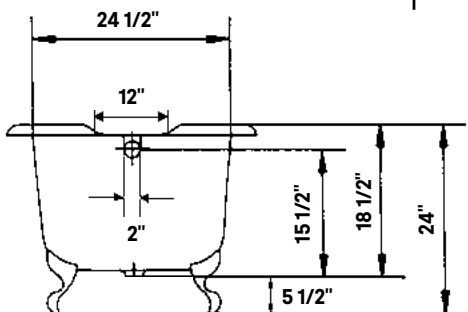

#2107 Shown

Traditional Cast Iron Bath

#2105 | 61"L x 30"W x 24"H
275 lbs, 53 Gallons

Cheviot Products' cast iron bathtubs are hand-made in Europe with the finest materials. Fired with a thick coating of AA grade titanium-based enamel for unparalleled hardness and non-porosity, the extremely durable surface is easy to clean and resistant to stains, bacteria and other microbes. Cast iron also keeps your bath warm for the longest possible time.

Rim Configuration

Flat Area for Faucet Holes.
Please specify c.c. measurement

Colours

White Interior & Exterior
White Interior & Custom
Colour Exterior

Feet

Available in Brass, Chrome,
Brushed Nickel, Polished Nickel,
Antique Bronze and White

Note

Rough-in dimensions may vary +/-
1/2" and are subject to change.
No responsibility is assumed by
Cheviot Products Inc.
One Year Limited
Warranty against
manufacturer's defects.

Related Products

#5127 Tub Filler
with Hand Shower