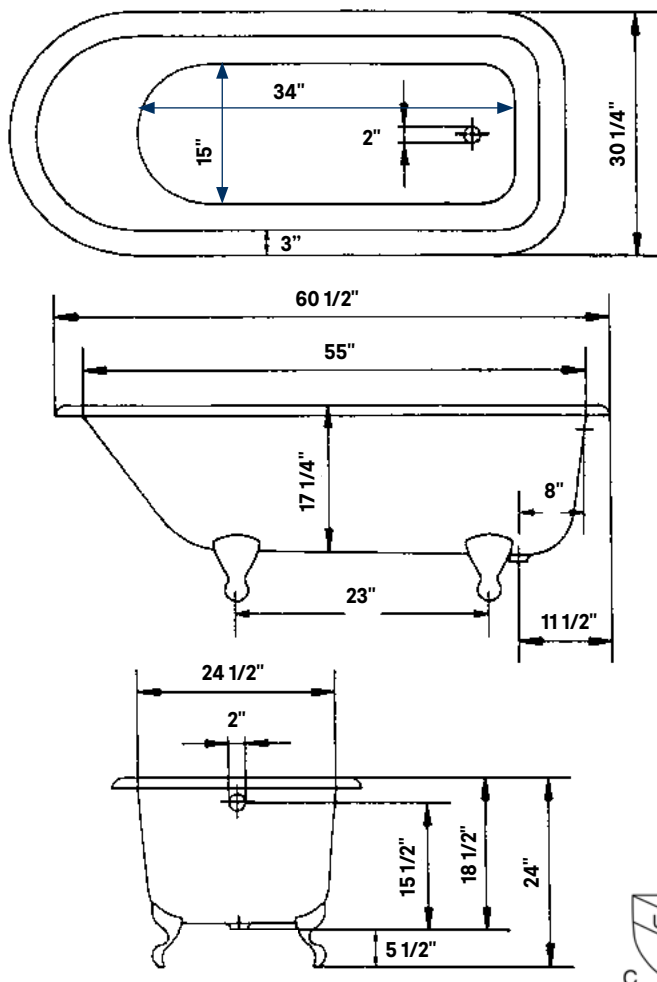

#2107 Shown

Traditional Cast Iron Bath

#2104 | 61" L x 30" W x 24" H
275lbs, 53 Gallons

Cheviot Products' cast iron bathtubs are hand-made in Europe with the finest materials. Fired with a thick coating of AA grade titanium-based enamel for unparalleled hardness and non-porosity, the extremely durable surface is easy to clean and resistant to stains, bacteria and other microbes. Cast iron also keeps your bath warm for the longest possible time.

Note
Rough-in dimensions may vary +/- 1/2" and are subject to change. No responsibility is assumed by Cheviot Products Inc. One Year Limited Warranty against manufacturer's defects.

Related Products

#5115LEV Tub Filler
with Hand Shower

#5100 Tub Filler
with Hand Shower

#3970 Heavy Duty
Water Supply Lines

#2222 Waste &
Overflow