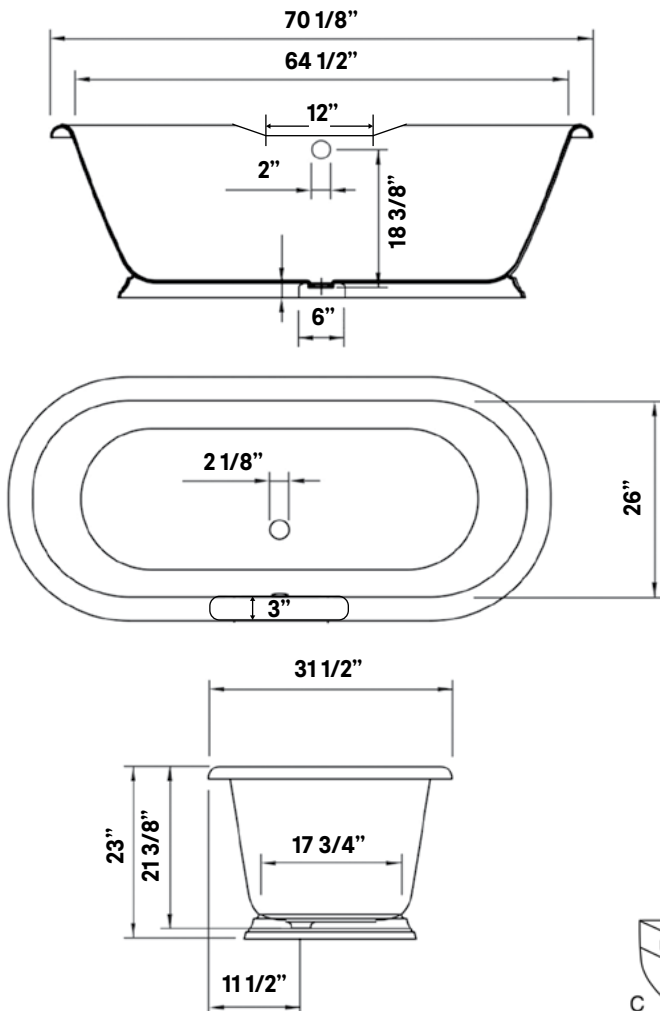

#2163 Shown

Sandringham Cast Iron Bath

#2162 | 70 1/8" L x 31 1/2" W x 23" H
401 lbs, 63 Gallons

Cheviot Products' cast iron bathtubs are hand-made in Europe with the finest materials. Fired with a thick coating of AA grade titanium-based enamel for unparalleled hardness and non-porosity, the extremely durable surface is easy to clean and resistant to stains, bacteria and other microbes. Cast iron also keeps your bath warm for the longest possible time.

Rim Configuration

Flat Area for Faucet holes.
Please specify c.c. measurement.

Colours

White Interior & Exterior
White Interior & Custom
Colour Exterior

Note

Rough-in dimensions may vary +/- 1/2" and are subject to change.
No responsibility is assumed by Cheviot Products Inc.
One Year Limited Warranty against manufacturer's defects.