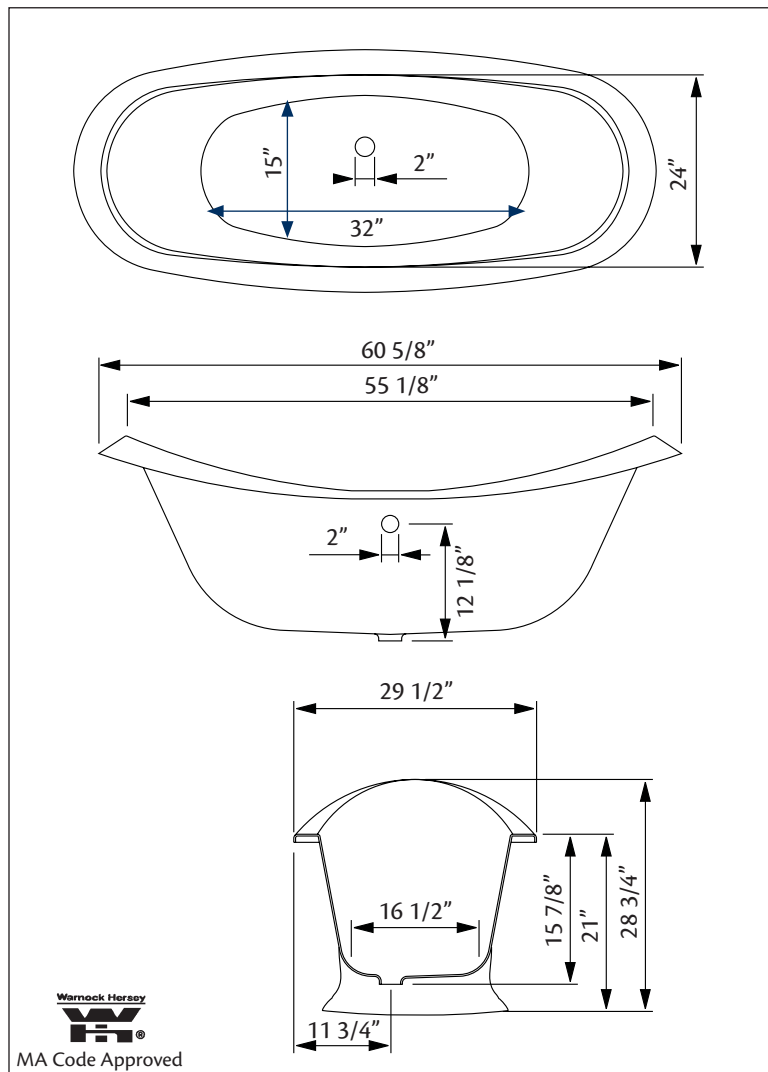

Model 2153 Shown

**61" x 30" Wide x 29" Tall**

399 lbs, 46 gallons

**Colours:** White or Biscuit Interior with Matching or Custom Colour Exterior

**Related Products:**

**5115LEV Tub Filler  
With Hand Shower**

**3970 Heavy Duty  
Water Supply Lines**

**5127 Tub Filler  
With Hand Shower**

**3411 Water Supply  
Lines**

**Note:** Rough-in dimensions may vary +/- 1/2" and are subject to change. No responsibility is assumed by Cheviot Products Inc. One Year Limited Warranty against manufacturer's defects.