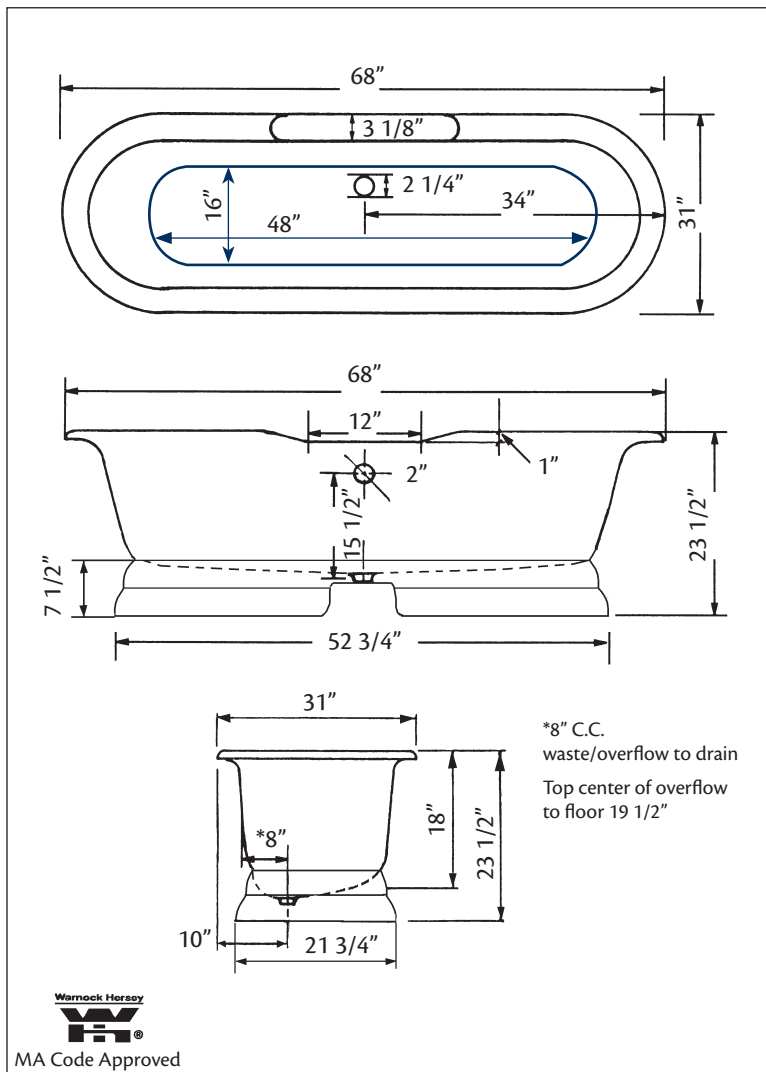

## 2121 REGAL Bath with Pedestal Base and continuous rolled rim

*Cheviot Products' cast iron bathtubs are handmade in Europe with the finest materials. Fired with a thick coating of AA grade titanium-based enamel for unparalleled hardness and non-porosity, the extremely durable surface is easy to clean and resistant to stains, bacteria, and other microbes. Cast iron also keeps your bath warm for the longest possible time.*

### 68" x 31" Wide x 24" Tall

370 lbs, 50 gallons, 190 litres

**Colours:** White or Biscuit Interior with Matching or Custom Colour Exterior

#### Related Products:

5115LEV Tub Filler  
 With Hand Shower

5100 Tub Filler  
 With Hand Shower

3970 Heavy Duty  
 Water Supply Lines

2222 Waste &  
 Overflow

**Note:** Rough-in dimensions may vary +/- 1/2" and are subject to change. No responsibility is assumed by Cheviot Products Inc. One Year Limited Warranty against manufacturer's defects.