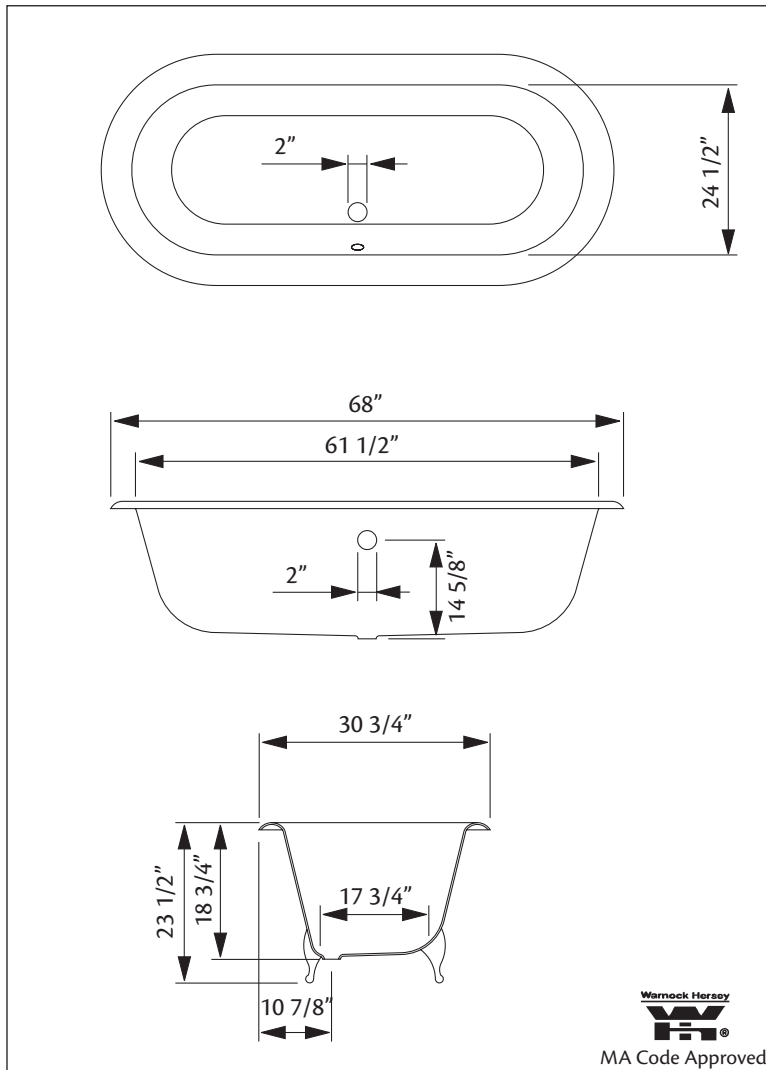

2171 REGAL Bath with Shaughnessy Feet and continuous rolled rim

Cheviot Products' cast iron bathtubs are handmade in Europe with the finest materials. Fired with a thick coating of AA grade titanium-based enamel for unparalleled hardness and non-porosity, the extremely durable surface is easy to clean and resistant to stains, bacteria, and other microbes. Cast iron also keeps your bath warm for the longest possible time.

Model 2170 Shown

68" x 31" Wide x 24" Tall, 305 lbs, 50 gallons

Colours: White or Biscuit Interior with Matching or Custom Colour Exterior

Feet: Brass Plated, Brushed Nickel, Chrome Plated, Polished Nickel, White Coated, Antique Bronze

Related Products:

5115LEV Tub Filler With Hand Shower

5100 Tub Filler With Hand Shower

3970 Heavy Duty Water Supply Lines

2222 Waste & Overflow

Note: Rough-in dimensions may vary +/- 1/2" and are subject to change. No responsibility is assumed by Cheviot Products Inc. One Year Limited Warranty against manufacturer's defects.