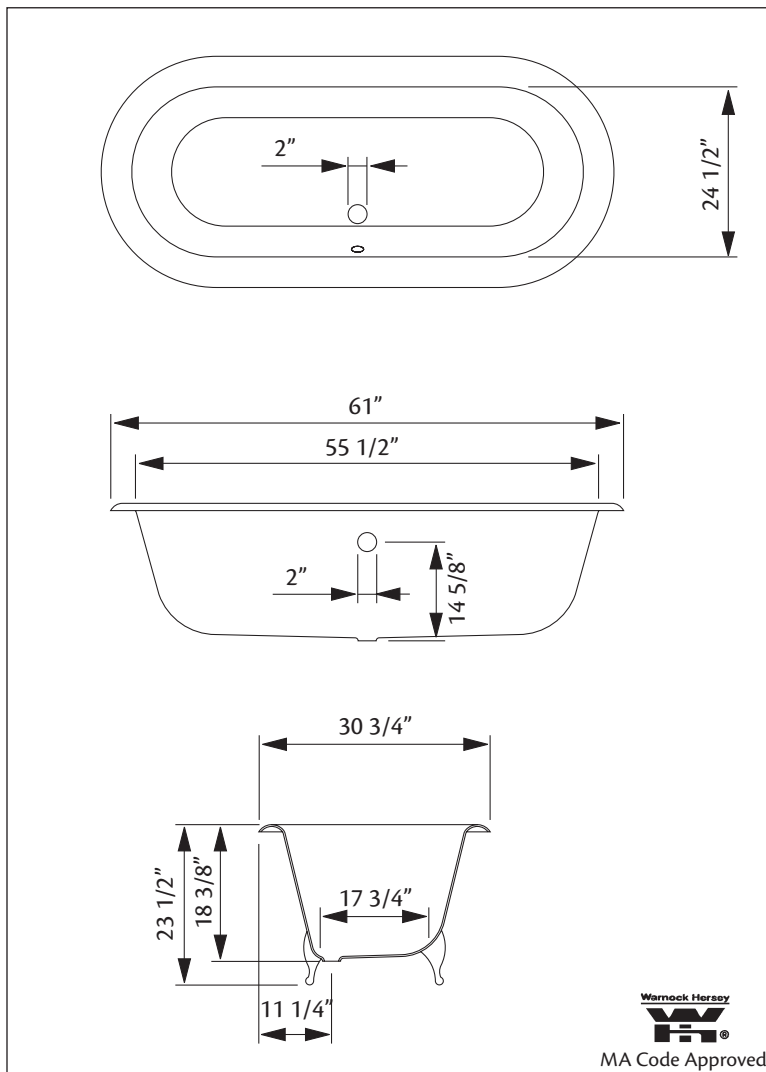

2169 REGAL Bath with Shaughnessy Feet and continuous rolled rim

Cheviot Products' cast iron bathtubs are handmade in Europe with the finest materials. Fired with a thick coating of AA grade titanium-based enamel for unparalleled hardness and non-porosity, the extremely durable surface is easy to clean and resistant to stains, bacteria, and other microbes. Cast iron also keeps your bath warm for the longest possible time.

Model 2170 Shown

61" x 31" Wide x 24" Tall, 280 lbs, 45 gallons
Colours: White or Biscuit Interior with Matching or Custom Colour Exterior

Feet: Brass Plated, Brushed Nickel, Chrome Plated, Polished Nickel, White Coated, Antique Bronze

Related Products:

5115LEV Tub Filler With Hand Shower

5100 Tub Filler With Hand Shower

3970 Heavy Duty Water Supply Lines

2222 Waste & Overflow

Note: Rough-in dimensions may vary +/- 1/2" and are subject to change. No responsibility is assumed by Cheviot Products Inc. One Year Limited Warranty against manufacturer's defects.