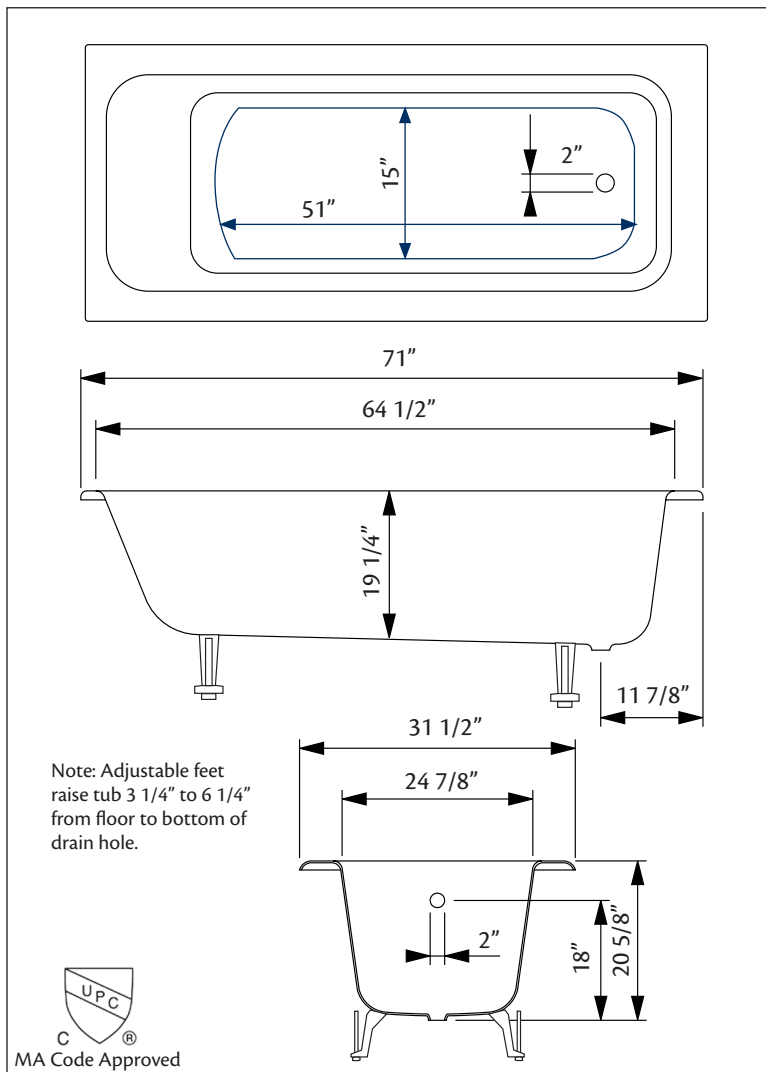

2193 DROP-IN Cast Iron Bath

Cheviot Products' cast iron bathtubs are handmade in Europe with the finest materials. Fired with a thick coating of AA grade titanium-based enamel for unparalleled hardness and non-porosity, the extremely durable surface is easy to clean and resistant to stains, bacteria, and other microbes. Cast iron also keeps your bath warm for the longest possible time.

Model 2190 Shown

71" x 32" Wide x 20 1/2" Tall
 340 lbs, 67.5 gallons, 255 litres
Colours: Unfinished Exterior

Related Products:

7512 CONTEMPORARY
 Tub Filler, Hand Shower

5100 Tub Filler
 With Hand Shower

5138 Tub Filler

2222 Waste & Overflow

Note: Rough-in dimensions may vary +/- 1/2" and are subject to change. No responsibility is assumed by Cheviot Products Inc. One Year Limited Warranty against manufacturer's defects.