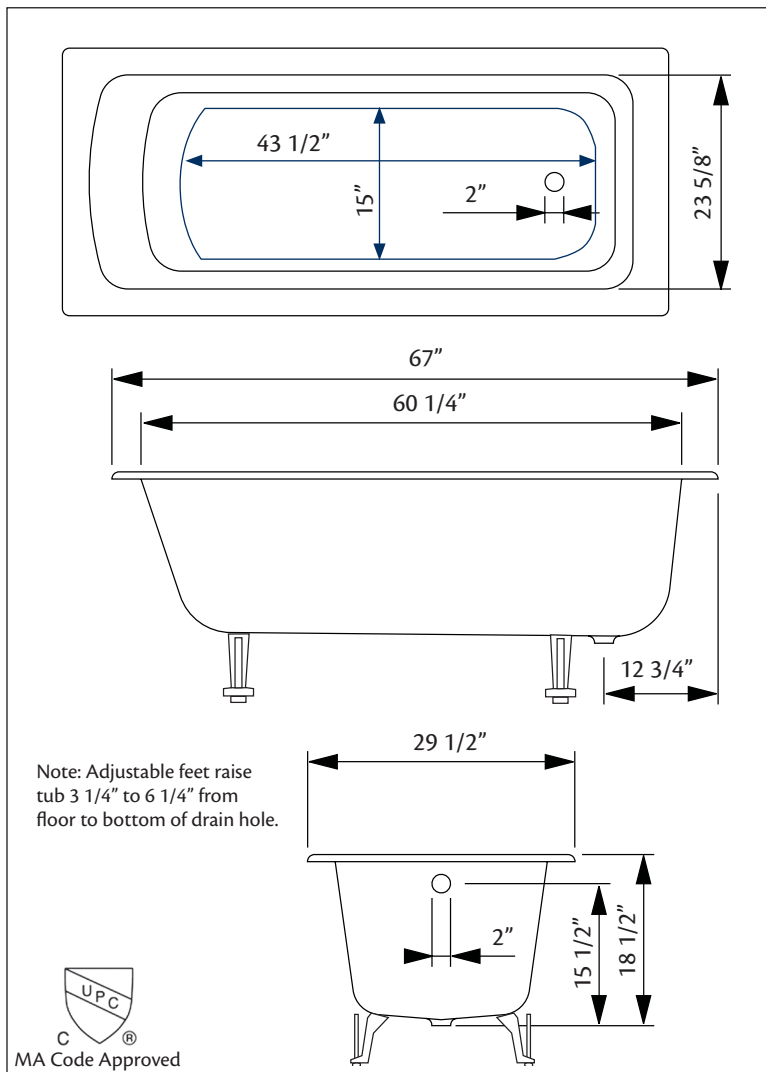

## 2190 DROP-IN Cast Iron Bath

*Cheviot Products' cast iron bathtubs are handmade in Europe with the finest materials. Fired with a thick coating of AA grade titanium-based enamel for unparalleled hardness and non-porosity, the extremely durable surface is easy to clean and resistant to stains, bacteria, and other microbes. Cast iron also keeps your bath warm for the longest possible time.*

**67" x 29 1/2" Wide x 18 1/2" Tall**

275 lbs, 58 gallons, 220 litres

**Colours:** Unfinished Exterior

### Related Products:

**7512 CONTEMPORARY**  
 Tub Filler, Hand Shower

**5100 Tub Filler**  
 With Hand Shower

**5138 Tub Filler**

**2222 Waste & Overflow**

**Note:** Rough-in dimensions may vary +/- 1/2" and are subject to change. No responsibility is assumed by Cheviot Products Inc. One Year Limited Warranty against manufacturer's defects.