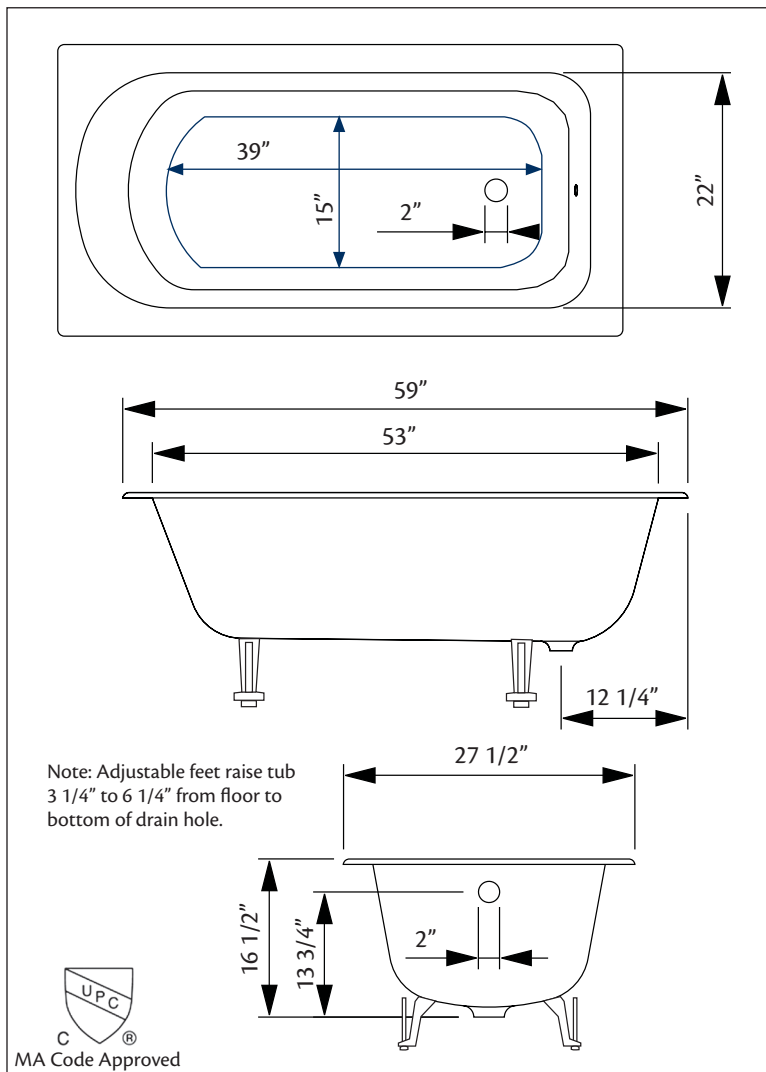

2187 DROP-IN Cast Iron Bath

Cheviot Products' cast iron bathtubs are handmade in Europe with the finest materials. Fired with a thick coating of AA grade titanium-based enamel for unparalleled hardness and non-porosity, the extremely durable surface is easy to clean and resistant to stains, bacteria, and other microbes. Cast iron also keeps your bath warm for the longest possible time.

Model 2190 Shown

59" x 27 1/2" Wide x 16 1/2" Tall

215 lbs, 38 gallons, 145 litres

Colours: Unfinished Exterior

Related Products:

7512 CONTEMPORARY
 Tub Filler, Hand Shower

5100 Tub Filler
 With Hand Shower

5138 Tub Filler

2222 Waste & Overflow

Note: Rough-in dimensions may vary +/- 1/2" and are subject to change. No responsibility is assumed by Cheviot Products Inc. One Year Limited Warranty against manufacturer's defects.