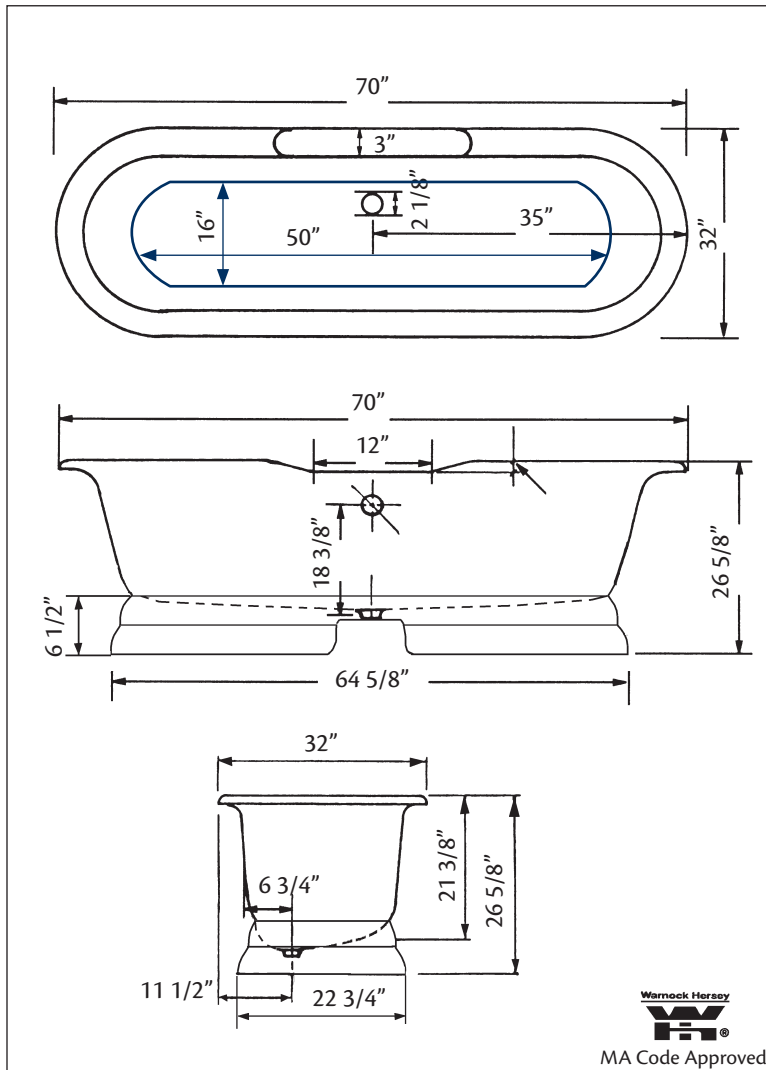

2165 CARLTON Bath with Pedestal Base and continuous rolled rim

Cheviot Products' cast iron bathtubs are handmade in Europe with the finest materials. Fired with a thick coating of AA grade titanium-based enamel for unparalleled hardness and non-porosity, the extremely durable surface is easy to clean and resistant to stains, bacteria, and other microbes. Cast iron also keeps your bath warm for the longest possible time.

Model 2164 Shown

70" x 32" Wide x 26" Tall

395 lbs, 63 gallons

Colours: White, Custom Colour Exterior

Related Products:

5115LEV Tub Filler With Hand Shower

5100 Tub Filler With Hand Shower

3970XL Heavy Duty Water Supply Lines

2222 Waste & Overflow

Note: Rough-in dimensions may vary +/- 1/2" and are subject to change. No responsibility is assumed by Cheviot Products Inc. One Year Limited Warranty against manufacturer's defects.