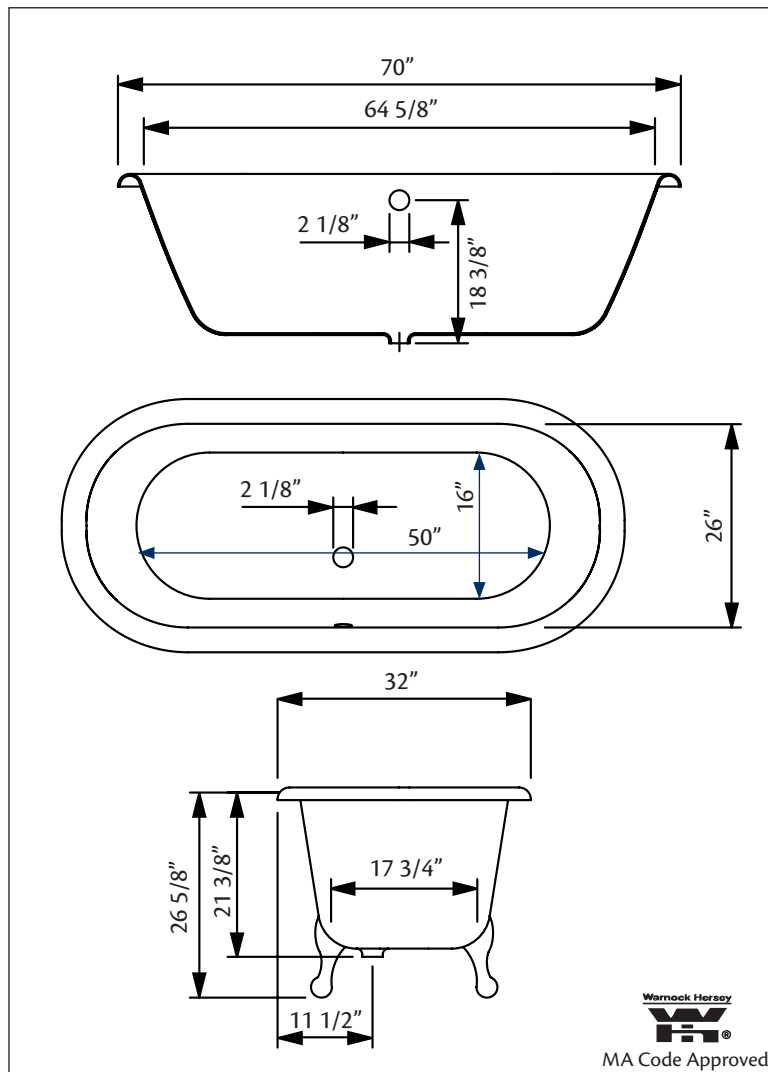

2161 CARLTON Cast Iron Bath with continuous rolled rim

Cheviot Products' cast iron bathtubs are handmade in Europe with the finest materials. Fired with a thick coating of AA grade titanium-based enamel for unparalleled hardness and non-porosity, the extremely durable surface is easy to clean and resistant to stains, bacteria, and other microbes. Cast iron also keeps your bath warm for the longest possible time.

70" x 32" Wide x 26" Tall

302 lbs, 63 gallons

Colours: White, Custom Colour Exterior

Feet: Brass Plated, Brushed Nickel, Chrome Plated, Polished Nickel, White Coated, Antique Bronze

Related Products:

5115LEV Tub Filler With Hand Shower

5100 Tub Filler With Hand Shower

3970XL Heavy Duty Water Supply Lines

2222 Waste & Overflow

Note: Rough-in dimensions may vary +/- 1/2" and are subject to change. No responsibility is assumed by Cheviot Products Inc. One Year Limited Warranty against manufacturer's defects.