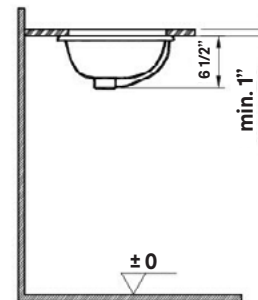

Seville Undermount Sink

#1105 | 18 3/4" x 11 3/4" I.D.

Cheviot Products' vitreous china lavatories are finely crafted for outstanding beauty and practicality. Fired onto each sink is a fine glaze of powdered glass to ensure a lifetime of durability, ease of cleaning, and resistance to bacteria and other microbes.

Colours
White

Drillings
None

Note
Rough-in dimensions may vary +/- 1/2" and are subject to change.
No responsibility is assumed by Cheviot Products Inc. One Year Limited Warranty against manufacturer's defects.