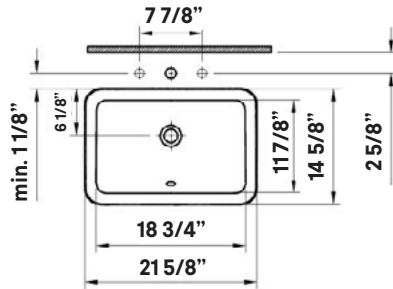

Seville Undermount Sink

#1105 | 18 3/4" x 11 3/4" I.D.

Cheviot Products' vitreous china lavatories are finely crafted for outstanding beauty and practicality. Fired onto each sink is a fine glaze of powdered glass to ensure a lifetime of durability, ease of cleaning, and resistance to bacteria and other microbes.

Colours
White

Drillings
None

Note
Rough-in dimensions may vary +/- 1/2" and are subject to change.
No responsibility is assumed by Cheviot Products Inc. One Year Limited Warranty against manufacturer's defects.