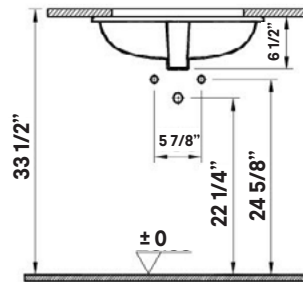

Seville Undermount Sink

#1105 | 18 3/4" x 11 3/4" I.D.

Cheviot Products' vitreous china lavatories are finely crafted for outstanding beauty and practicality. Fired onto each sink is a fine glaze of powdered glass to ensure a lifetime of durability, ease of cleaning, and resistance to bacteria and other microbes.

Colours
White

Drillings
None

Note
Rough-in dimensions may vary +/- 1/2" and are subject to change.
No responsibility is assumed by Cheviot Products Inc. One Year Limited Warranty against manufacturer's defects.