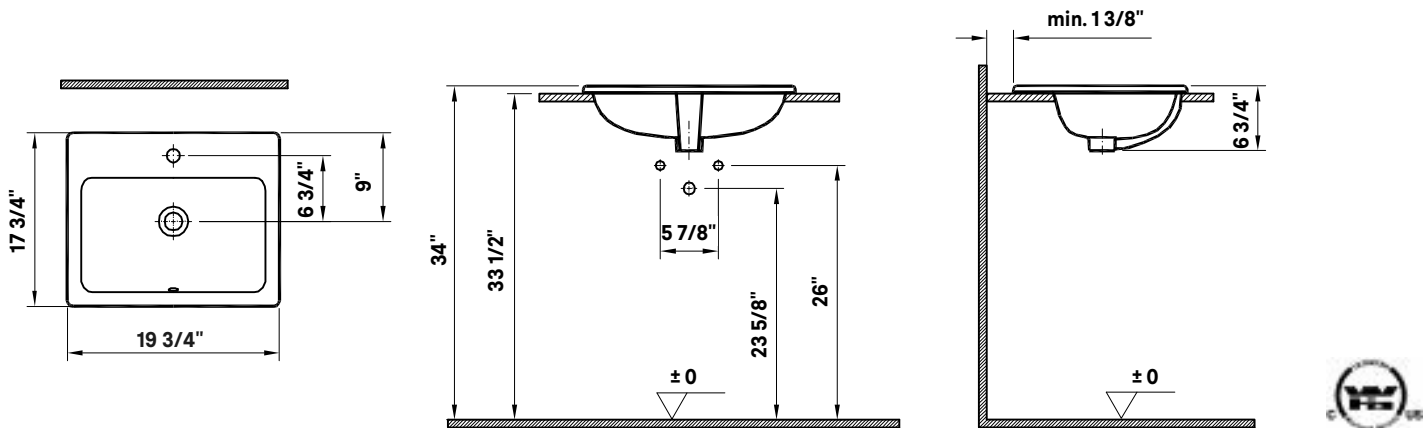

Manhattan Drop-In Basin

#1186 | 19 3/4" x 17 3/4"

Cheviot Products' vitreous china lavatories are finely crafted for outstanding beauty and practicality. Fired onto each sink is a fine glaze of powdered glass to ensure a lifetime of durability, ease of cleaning, and resistance to bacteria and other microbes.

Colours
White

Drillings
Single hole only

Note
Rough-in dimensions may vary +/- 1/2" and are subject to change.
No responsibility is assumed by Cheviot Products Inc. One Year Limited Warranty against manufacturer's defects.