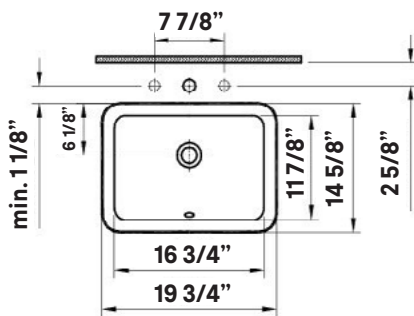

Seville Undermount Sink

#1104 | 16 3/4" x 11 3/4" I.D.

Cheviot Products' vitreous china lavatories are finely crafted for outstanding beauty and practicality. Fired onto each sink is a fine glaze of powdered glass to ensure a lifetime of durability, ease of cleaning, and resistance to bacteria and other microbes.

Colours
White

Drillings
None

Note
Rough-in dimensions may vary +/- 1/2" and are subject to change.
No responsibility is assumed by Cheviot Products Inc. One Year Limited Warranty against manufacturer's defects.