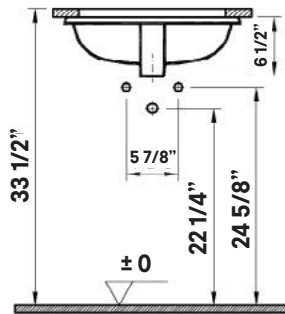

Seville Undermount Sink

#1104 | 16 3/4" x 11 3/4" I.D.

Cheviot Products' vitreous china lavatories are finely crafted for outstanding beauty and practicality. Fired onto each sink is a fine glaze of powdered glass to ensure a lifetime of durability, ease of cleaning, and resistance to bacteria and other microbes.

Colours
White

Drillings
None

Note
Rough-in dimensions may vary +/- 1/2" and are subject to change.
No responsibility is assumed by Cheviot Products Inc. One Year Limited Warranty against manufacturer's defects.