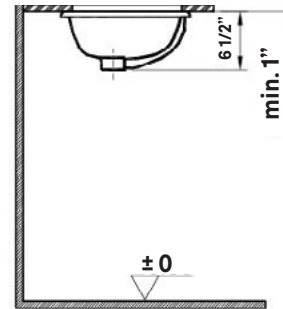

Seville Undermount Sink

#1104 | 16 3/4" x 11 3/4" I.D.

Cheviot Products' vitreous china lavatories are finely crafted for outstanding beauty and practicality. Fired onto each sink is a fine glaze of powdered glass to ensure a lifetime of durability, ease of cleaning, and resistance to bacteria and other microbes.

Colours
White

Drillings
None

Note
Rough-in dimensions may vary +/- 1/2" and are subject to change.
No responsibility is assumed by Cheviot Products Inc. One Year Limited Warranty against manufacturer's defects.