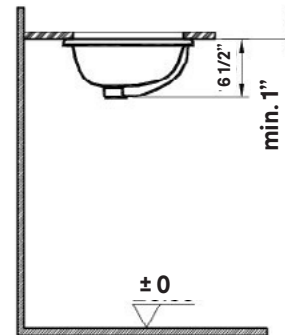

Seville Undermount Sink

#1103 | 14 3/4" x 11 3/4"

Cheviot Products' vitreous china lavatories are finely crafted for outstanding beauty and practicality. Fired onto each sink is a fine glaze of powdered glass to ensure a lifetime of durability, ease of cleaning, and resistance to bacteria and other microbes.

Colours
White

Drillings
None

Note
Rough-in dimensions may vary +/- 1/2" and are subject to change.
No responsibility is assumed by Cheviot Products Inc. One Year Limited Warranty against manufacturer's defects.