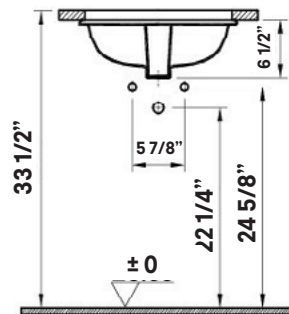

Seville Undermount Sink

#1103 | 14 3/4" x 11 3/4"

Cheviot Products' vitreous china lavatories are finely crafted for outstanding beauty and practicality. Fired onto each sink is a fine glaze of powdered glass to ensure a lifetime of durability, ease of cleaning, and resistance to bacteria and other microbes.

Colours
White

Drillings
None

Note
Rough-in dimensions may vary +/- 1/2" and are subject to change.
No responsibility is assumed by Cheviot Products Inc. One Year Limited Warranty against manufacturer's defects.