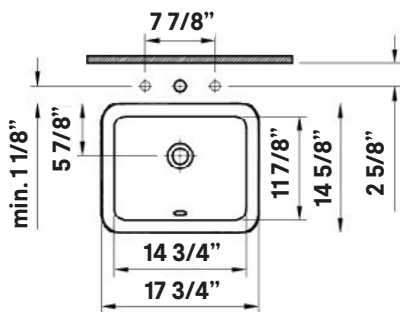

Seville Undermount Sink

#1103 | 14 3/4" x 11 3/4"

Cheviot Products' vitreous china lavatories are finely crafted for outstanding beauty and practicality. Fired onto each sink is a fine glaze of powdered glass to ensure a lifetime of durability, ease of cleaning, and resistance to bacteria and other microbes.

Colours
White

Drillings
None

Note
Rough-in dimensions may vary +/- 1/2" and are subject to change.
No responsibility is assumed by Cheviot Products Inc. One Year Limited Warranty against manufacturer's defects.