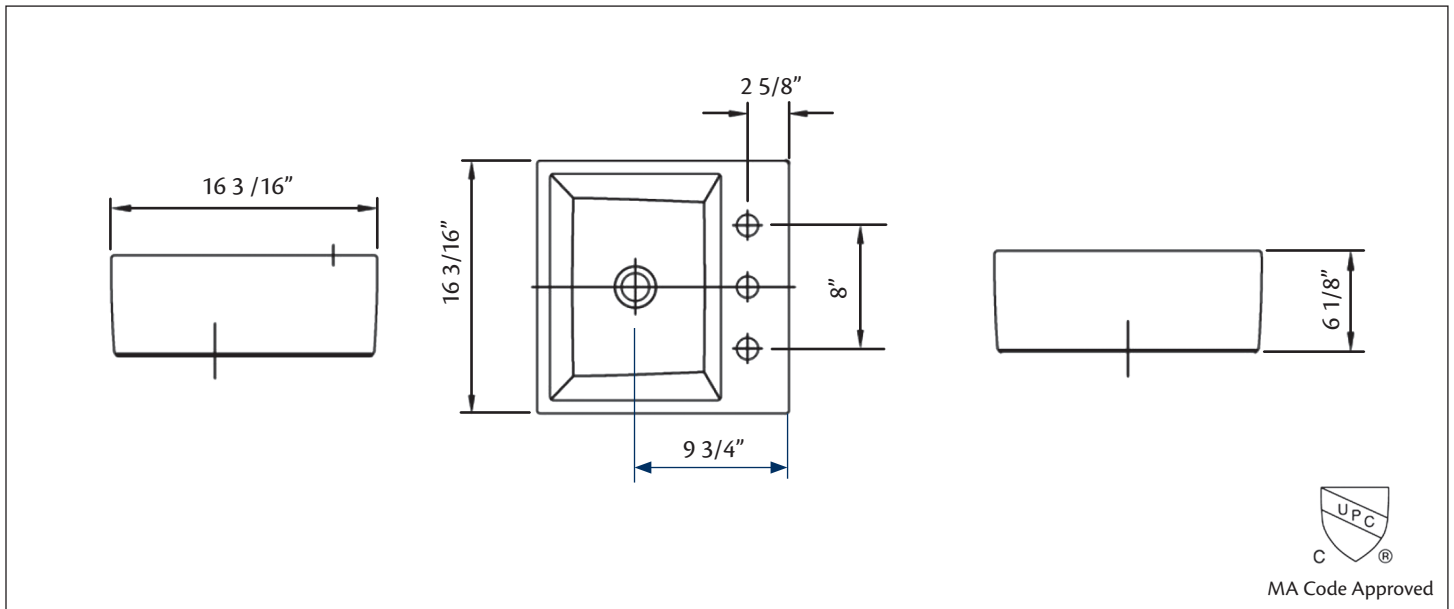

## 1488 RIO Overcounter Lavatory

16 1/8" x 16 1/8" x 6 1/8" O.D.

*Cheviot Products' vitreous china lavatories are finely crafted for outstanding beauty and practicality. Fired onto each sink is a fine glaze of powdered glass to ensure a lifetime of durability, ease of cleaning, and resistance to bacteria and other microbes.*

**Colours:** White

**Drillings:** Single hole and 8" drilling

No overflow hole: 5297 Dome Drain must be used.

**Related Products:**

**7788 CONTEMPORARY**  
**Widespread Faucet**

**5214 CITY**  
**Single Hole Faucet**

**5216 METRO**  
**Single Hole Faucet**

**Note:** Rough-in dimensions may vary +/- 1/2" and are subject to change. No responsibility is assumed by Cheviot Products Inc. One Year Limited Warranty against manufacturer's defects.