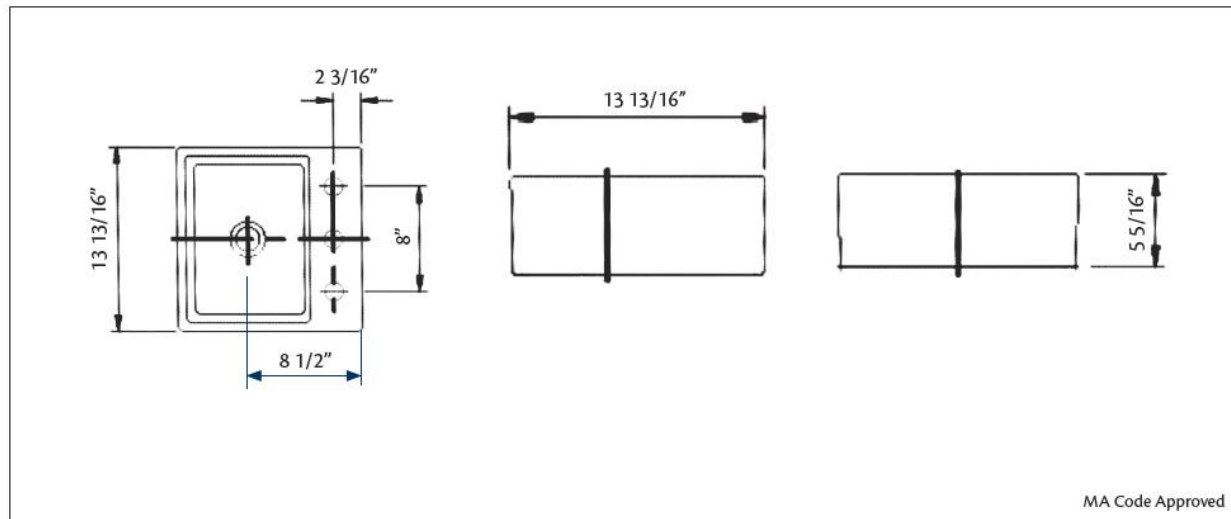

1486 RIO Overcounter Lavatory

13 3/4" x 13 3/4" x 5 3/8" O.D.

Cheviot Products' vitreous china lavatories are finely crafted for outstanding beauty and practicality. Fired onto each sink is a fine glaze of powdered glass to ensure a lifetime of durability, ease of cleaning, and resistance to bacteria and other microbes.

MA Code Approved

Colours: White

Drillings: Single hole drilling only

No overflow hole: 5297 Dome Drain must be used.

Related Products:

5214 CITY
Single Hole Faucet

5216 METRO
Single Hole Faucet

Note: Rough-in dimensions may vary +/- 1/2" and are subject to change. No responsibility is assumed by Cheviot Products Inc. One Year Limited Warranty against manufacturer's defects.