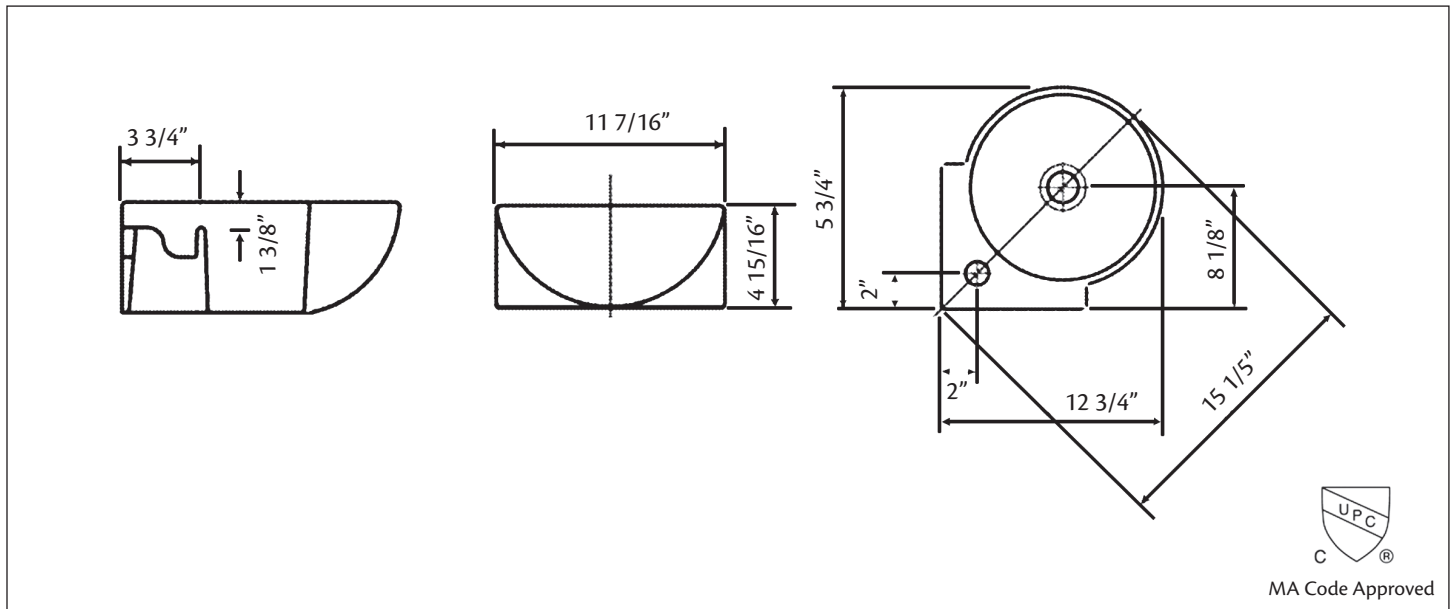

1349 CORNER Overcounter / Wall Mount Lavatory

12 3/4" x 12 3/4" x 5" O.D.

Cheviot Products' vitreous china lavatories are finely crafted for outstanding beauty and practicality. Fired onto each sink is a fine glaze of powdered glass to ensure a lifetime of durability, ease of cleaning, and resistance to bacteria and other microbes.

Colours: White

Drillings: Single hole drilling only

No overflow hole: 5297 Dome Drain must be used.

Related Products:

5214 CITY
Single Hole Faucet

5216 METRO
Single Hole Faucet

Note: Rough-in dimensions may vary +/- 1/2" and are subject to change. No responsibility is assumed by Cheviot Products Inc. One Year Limited Warranty against manufacturer's defects.