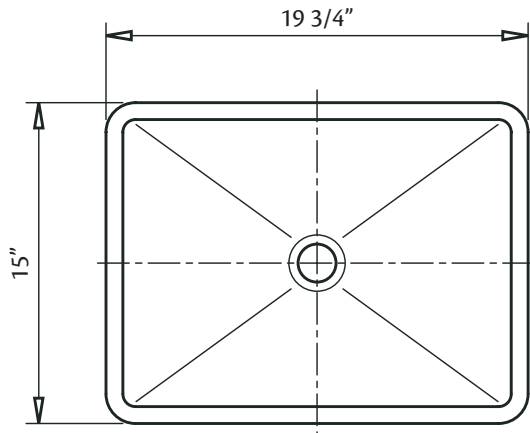

1258 RIVIERA Overcounter Lavatory

19 3/4" x 15" x 6" O.D.

Cheviot Products' vitreous china lavatories are finely crafted for outstanding beauty and practicality. Fired onto each sink is a fine glaze of powdered glass to ensure a lifetime of durability, ease of cleaning, and resistance to bacteria and other microbes.

MA Code Approved

Colours: White

No overflow hole: 5297 Dome Drain must be used.

Related Products:

5296 THAMES
Overcounter Faucet

Note: Rough-in dimensions may vary +/- 1/2" and are subject to change. No responsibility is assumed by Cheviot Products Inc. One Year Limited Warranty against manufacturer's defects.