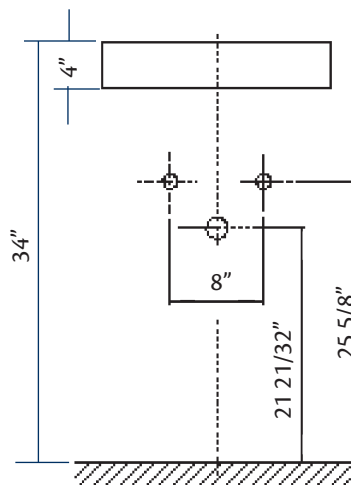

1246 QUATTRO Overcounter Lavatory

19 7/8" x 14" x 4"

Cheviot Products' vitreous china lavatories are finely crafted for outstanding beauty and practicality. Fired onto each sink is a fine glaze of powdered glass to ensure a lifetime of durability, ease of cleaning, and resistance to bacteria and other microbes.

Diameter of Drain Hole 1 3/4"

MA Code Approved

Colours: White, Biscuit

No overflow hole: 5297 Dome Drain must be used.

Related Products:

5296 THAMES
Overcounter Faucet

Note: Rough-in dimensions may vary +/- 1/2" and are subject to change. No responsibility is assumed by Cheviot Products Inc. One Year Limited Warranty against manufacturer's defects.