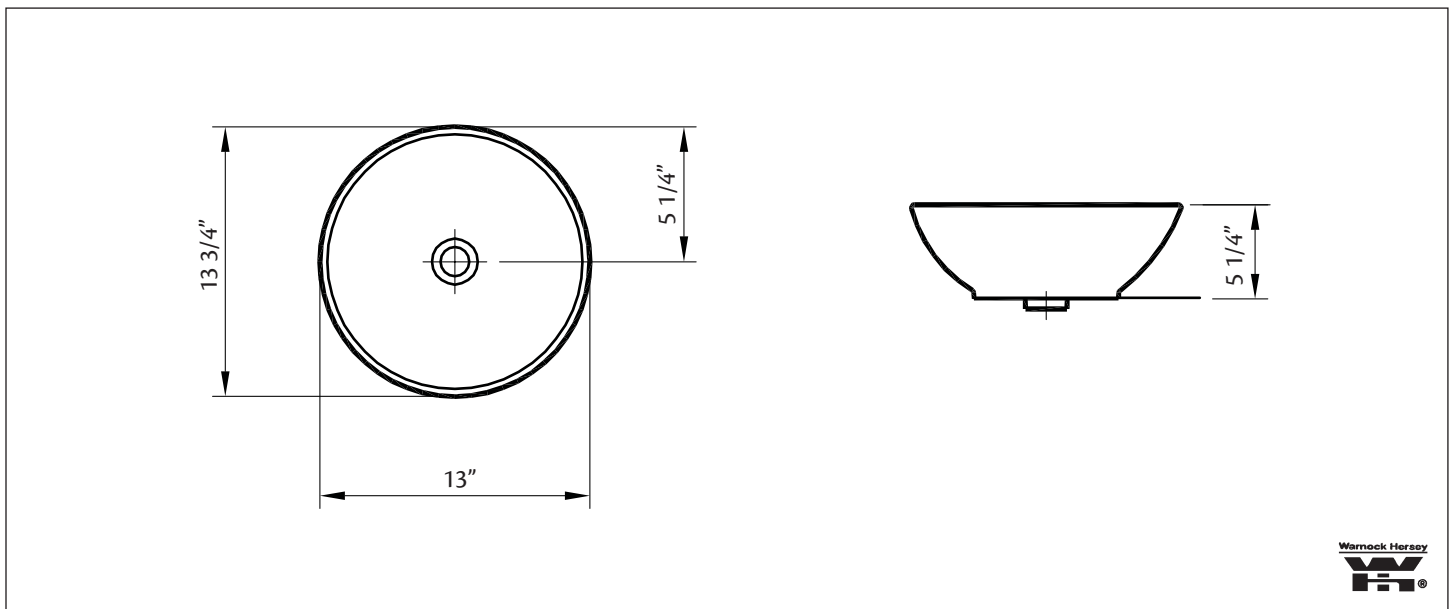

1198 WATER LILY Overcounter Lavatory

13 3/4" x 13 3/4" x 5 1/4" O.D.

Cheviot Products' vitreous china lavatories are finely crafted for outstanding beauty and practicality. Fired onto each sink is a fine glaze of powdered glass to ensure a lifetime of durability, ease of cleaning, and resistance to bacteria and other microbes.

Model 1200 shown.

Colours: White

No overflow hole: #5297 Dome Drain must be used.

Related Products:

5296 THAMES
Overcounter Faucet

Note: Rough-in dimensions may vary +/- 1/2" and are subject to change. No responsibility is assumed by Cheviot Products Inc. One Year Limited Warranty against manufacturer's defects.