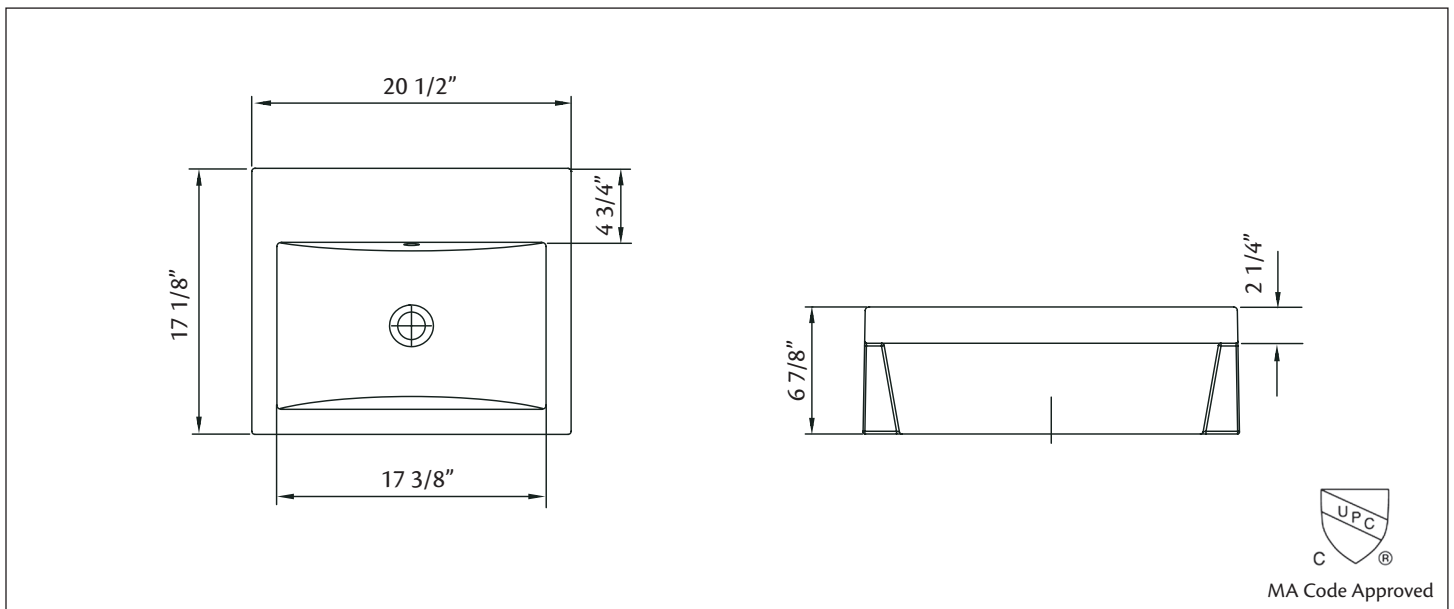

## 1190 CAMILLA Semi-Recessed Basin

20 1/2" x 17 1/4" O.D.

*Cheviot Products' vitreous china lavatories are finely crafted for outstanding beauty and practicality. Fired onto each sink is a fine glaze of powdered glass to ensure a lifetime of durability, ease of cleaning, and resistance to bacteria and other microbes.*

**Colours:** White

**Drillings:** Single hole and 8" drilling

### Related Products:

**7788 CONTEMPORARY**  
**Widespread Faucet**

**5214 CITY**  
**Single Hole Faucet**

**5216 METRO**  
**Single Hole Faucet**

**Note:** Rough-in dimensions may vary +/- 1/2" and are subject to change. No responsibility is assumed by Cheviot Products Inc. One Year Limited Warranty against manufacturer's defects.