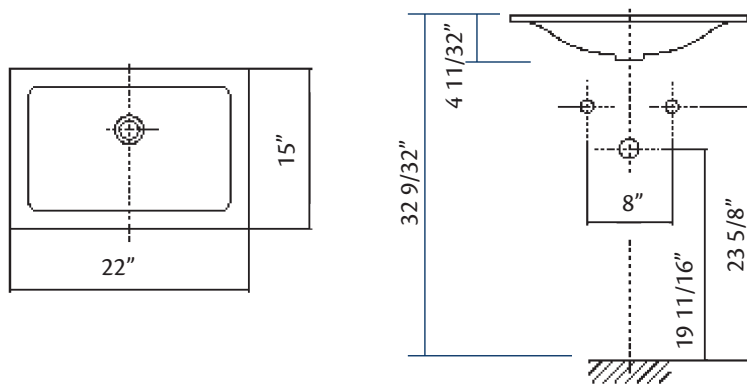

1180 ESTORIL Drop-in Basin

22" x 15" O.D.

Cheviot Products' vitreous china lavatories are finely crafted for outstanding beauty and practicality. Fired onto each sink is a fine glaze of powdered glass to ensure a lifetime of durability, ease of cleaning, and resistance to bacteria and other microbes.

MA Code Approved

Colours: White, Biscuit

No overflow hole: 5297 Dome Drain must be used.

Related Products:

7788 CONTEMPORARY
Widespread Faucet

5214 CITY
Single Hole Faucet

5216 METRO
Single Hole Faucet

Note: Rough-in dimensions may vary +/- 1/2" and are subject to change. No responsibility is assumed by Cheviot Products Inc. One Year Limited Warranty against manufacturer's defects.