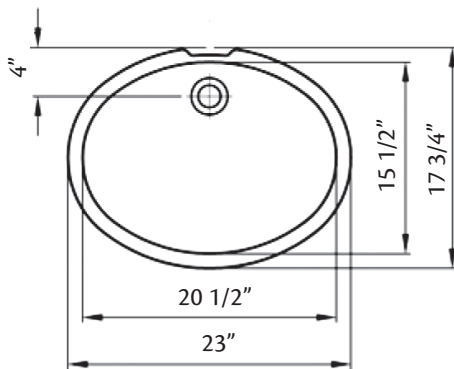

## 1142 OVAL Undermount Basin

20 1/4" x 15" I.D.

*Cheviot Products' vitreous china lavatories are finely crafted for outstanding beauty and practicality. Fired onto each sink is a fine glaze of powdered glass to ensure a lifetime of durability, ease of cleaning, and resistance to bacteria and other microbes.*

MA Code Approved

**Colours:** White

**Related Products:** All Cheviot Products Lavatory Faucets

**5220 Widespread  
Lavatory Faucet**

**5236 4" Centreset  
Faucet**

**5216 METRO  
Single Hole Faucet**

**5291 CONTEMPORARY  
Widespread Faucet**

**Note:** Rough-in dimensions may vary +/- 1/2" and are subject to change. No responsibility is assumed by Cheviot Products Inc. One Year Limited Warranty against manufacturer's defects.