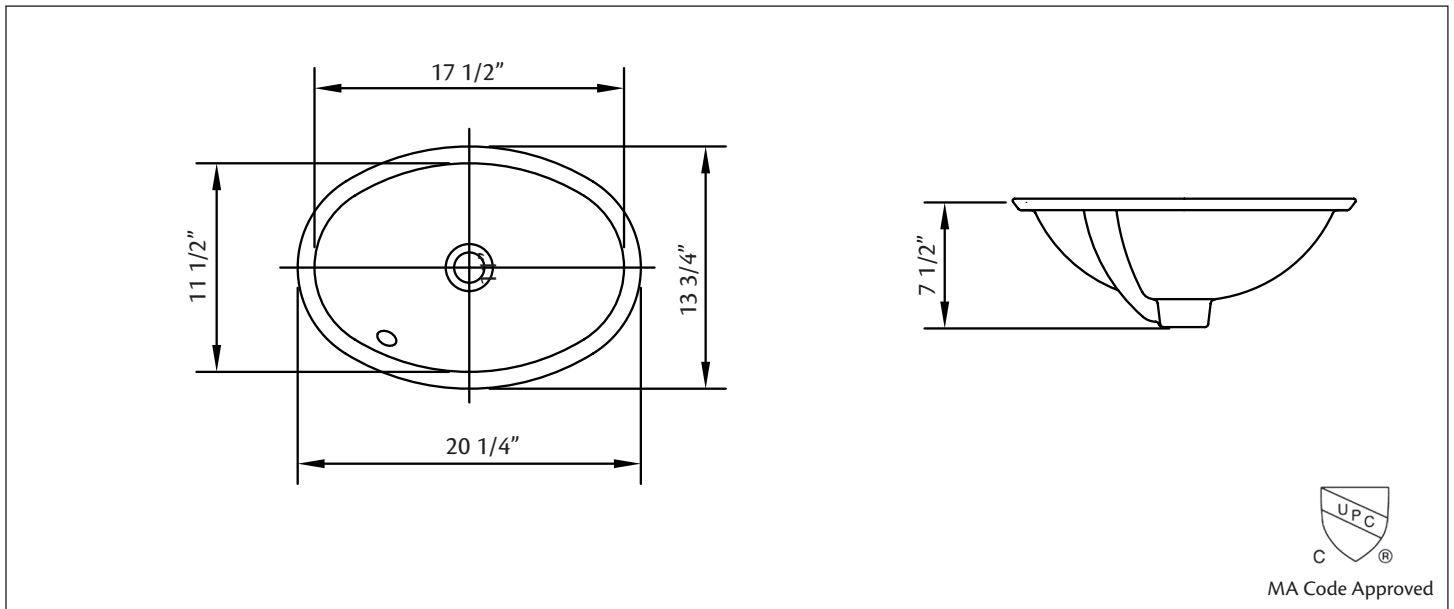

1125 OVAL Undermount Basin

17 1/2" x 11 1/2" I.D.

Cheviot Products' vitreous china lavatories are finely crafted for outstanding beauty and practicality. Fired onto each sink is a fine glaze of powdered glass to ensure a lifetime of durability, ease of cleaning, and resistance to bacteria and other microbes.

Colours: White, Biscuit

Related Products: All Cheviot Products Lavatory Faucets

**5220 Widespread
Lavatory Faucet**

**5236 4" Centreset
Faucet**

**5216 METRO
Single Hole Faucet**

**5291 CONTEMPORARY
Widespread Faucet**

Note: Rough-in dimensions may vary +/- 1/2" and are subject to change. No responsibility is assumed by Cheviot Products Inc. One Year Limited Warranty against manufacturer's defects.