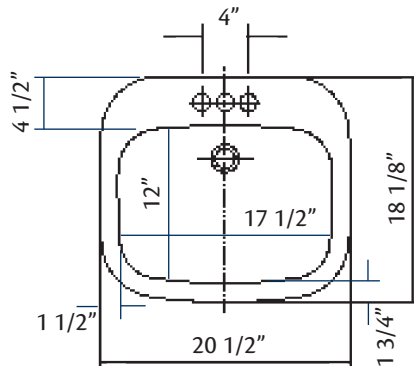

1108 IBIZA Drop-In Basin

20 1/2" x 18 1/8"

Cheviot Products' vitreous china lavatories are finely crafted for outstanding beauty and practicality. Fired onto each sink is a fine glaze of powdered glass to ensure a lifetime of durability, ease of cleaning, and resistance to bacteria and other microbes.

Wernack Hersey

 MA Code Approved

Colours: White, Biscuit

Drillings: 4" drilling only

Related Products:

**5236 4" Centreset
 Faucet**

Note: Rough-in dimensions may vary +/- 1/2" and are subject to change. No responsibility is assumed by Cheviot Products Inc. One Year Limited Warranty against manufacturer's defects.