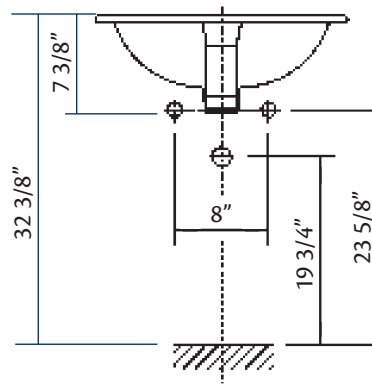

1108 IBIZA Drop-In Basin

20 1/2" x 18 1/8"

Cheviot Products' vitreous china lavatories are finely crafted for outstanding beauty and practicality. Fired onto each sink is a fine glaze of powdered glass to ensure a lifetime of durability, ease of cleaning, and resistance to bacteria and other microbes.

Wernack Hersey

 MA Code Approved

Colours: White, Biscuit

Drillings: 4" drilling only

Related Products:

**5236 4" Centreset
 Faucet**

Note: Rough-in dimensions may vary +/- 1/2" and are subject to change. No responsibility is assumed by Cheviot Products Inc. One Year Limited Warranty against manufacturer's defects.