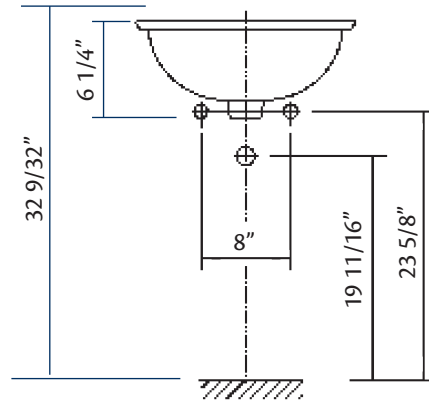

## 1116 IBIZA Undermount Basin

18" x 13"

*Cheviot Products' vitreous china lavatories are finely crafted for outstanding beauty and practicality. Fired onto each sink is a fine glaze of powdered glass to ensure a lifetime of durability, ease of cleaning, and resistance to bacteria and other microbes.*

Warrick Hersey  
  
 MA Code Approved

**Colours:** White

No overflow hole: 5297 Dome Drain must be used.

**Related Products:** All Cheviot Products Lavatory Faucets

**5220 Widespread**  
 Lavatory Faucet

**5236 4" Centreset**  
 Faucet

**5216 METRO**  
 Single Hole Faucet

**5291 CONTEMPORARY**  
 Widespread Faucet

**Note:** Rough-in dimensions may vary +/- 1/2" and are subject to change. No responsibility is assumed by Cheviot Products Inc. One Year Limited Warranty against manufacturer's defects.