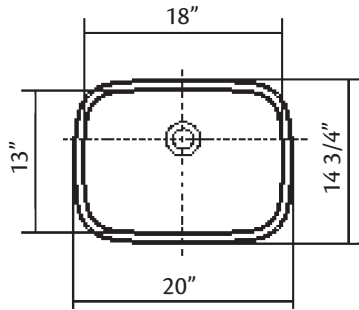

## 1116 IBIZA Undermount Basin

18" x 13"

*Cheviot Products' vitreous china lavatories are finely crafted for outstanding beauty and practicality. Fired onto each sink is a fine glaze of powdered glass to ensure a lifetime of durability, ease of cleaning, and resistance to bacteria and other microbes.*

Warrick Hersey  
  
 MA Code Approved

**Colours:** White

No overflow hole: 5297 Dome Drain must be used.

**Related Products:** All Cheviot Products Lavatory Faucets

**5220 Widespread**  
 Lavatory Faucet

**5236 4" Centreset**  
 Faucet

**5216 METRO**  
 Single Hole Faucet

**5291 CONTEMPORARY**  
 Widespread Faucet

**Note:** Rough-in dimensions may vary +/- 1/2" and are subject to change. No responsibility is assumed by Cheviot Products Inc. One Year Limited Warranty against manufacturer's defects.