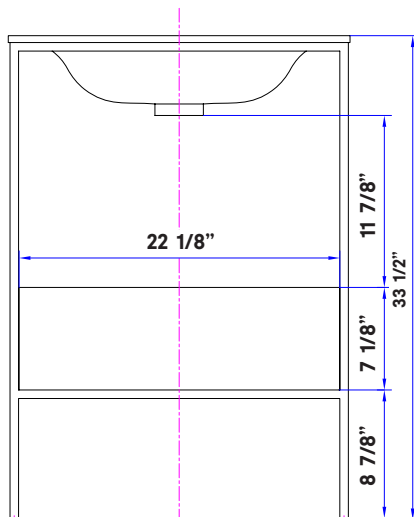

Related Products

#5214 City
Single Hole
Lavatory Faucet