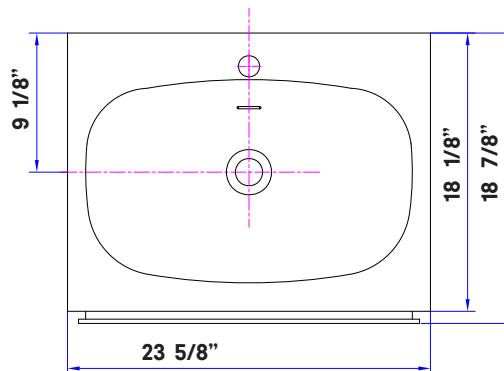

Related Products

#5214 City
Single Hole
Lavatory Faucet