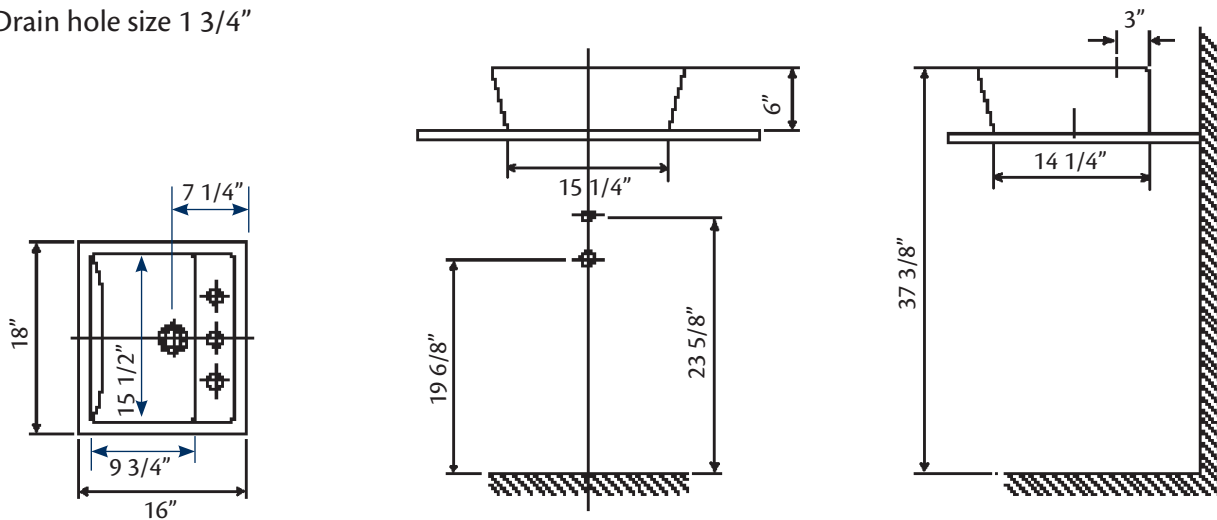

1237/18 SENTIRE Overcounter Lavatory

18" x 15 3/4" x 6"

Cheviot Products' vitreous china lavatories are finely crafted for outstanding beauty and practicality. Fired onto each sink is a fine glaze of powdered glass to ensure a lifetime of durability, ease of cleaning, and resistance to bacteria and other microbes.

Drain hole size 1 3/4"

MA Code Approved

Colours: White

Drillings: Single hole and 8" drilling

No overflow hole: 5297 Dome Drain must be used.

Related Products:

7788 CONTEMPORARY
Widespread Faucet

5214 CITY
Single Hole Faucet

5216 METRO
Single Hole Faucet

Note: Rough-in dimensions may vary +/- 1/2" and are subject to change. No responsibility is assumed by Cheviot Products Inc. One Year Limited Warranty against manufacturer's defects.