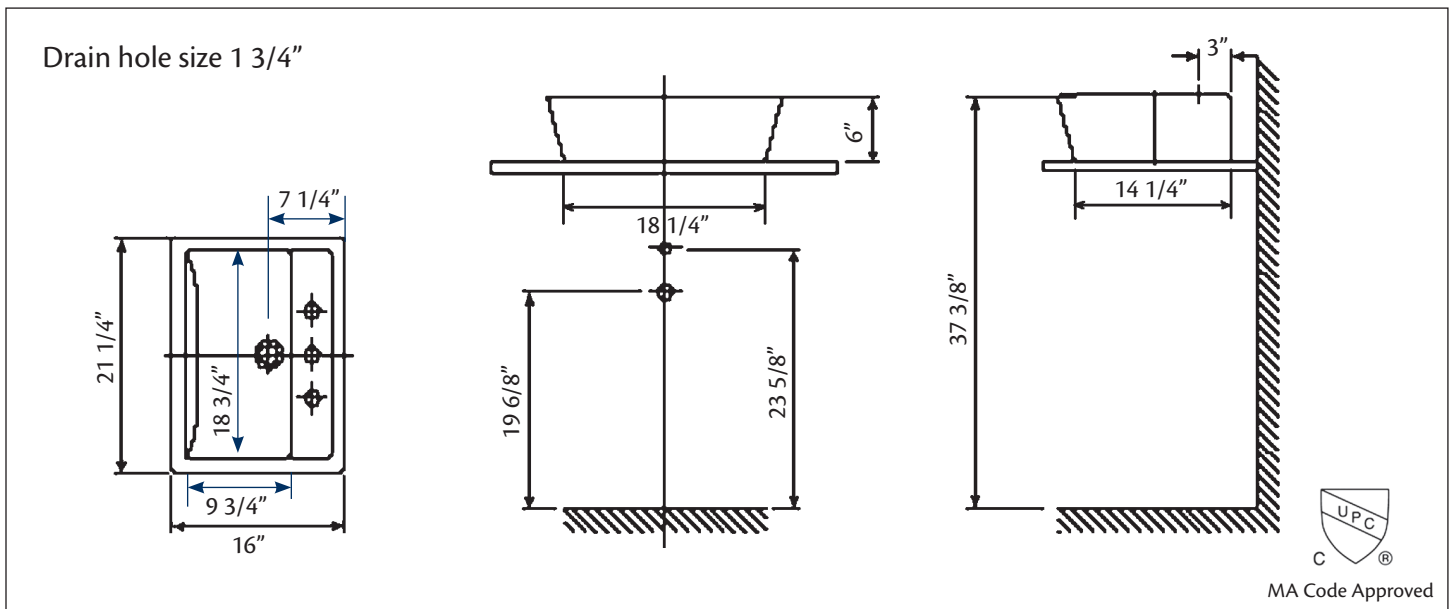

1237/21 SENTIRE Overcounter Lavatory

21 1/4" x 15 3/4" x 6"

Cheviot Products' vitreous china lavatories are finely crafted for outstanding beauty and practicality. Fired onto each sink is a fine glaze of powdered glass to ensure a lifetime of durability, ease of cleaning, and resistance to bacteria and other microbes.

Colours: White

Drillings: Single hole and 8" drilling

No overflow hole: 5297 Dome Drain must be used.

Related Products:

7788 CONTEMPORARY
Widespread Faucet

5214 CITY
Single Hole Faucet

5216 METRO
Single Hole Faucet

Note: Rough-in dimensions may vary +/- 1/2" and are subject to change. No responsibility is assumed by Cheviot Products Inc. One Year Limited Warranty against manufacturer's defects.