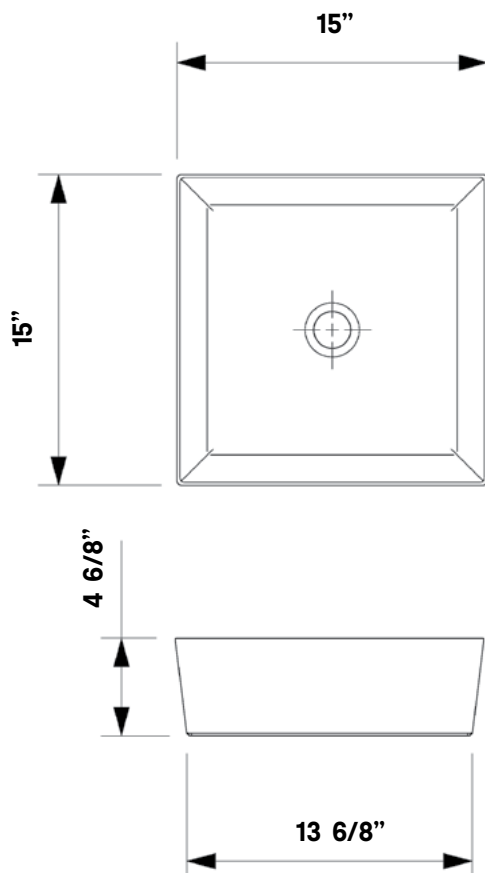

#1281-GR Shown

Flex Vessel Sink

#1281 | 15" x 15" x 4 3/4"

FLEX represents the next generation in bathroom ceramics technology. Applying the latest innovations, we have been able to present a sink with an exceptionally thin rim profile and hard glazing in both white and graphite.

Construction

Vitreous China Construction

Drillings

No Faucet Holes

No overflow hole. #5297
Umbrella Drain must be used.

Colours

White, Graphite

Note

Rough-in dimensions may vary +/- 1/2" and are subject to change. No responsibility is assumed by Cheviot Products Inc. One Year Limited Warranty against manufacturer's defects.

Related Products

#5297 Umbrella
Drain Assembly