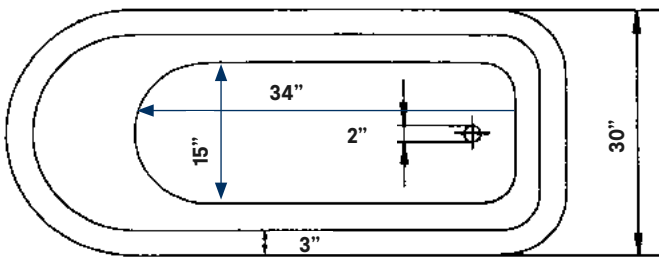

## Traditional Cast Iron Bath

**#2092 | 54" L x 30" W x 24" H**  
230lbs, 46 Gallons

Cheviot Products' cast iron bathtubs are hand-made in Europe with the finest materials. Fired with a thick coating of AA grade titanium-based enamel for unparalleled hardness and non-porosity, the extremely durable surface is easy to clean and resistant to stains, bacteria and other microbes. Cast iron also keeps your bath warm for the longest possible time.

**Rim Configuration**  
3 3/8" c.c. Holes in  
Wall of Tub

**Colours**  
White Interior & Exterior  
White Interior & Custom  
Colour Exterior

**Feet**  
Available in Brass, Chrome,  
Brushed Nickel, Polished Nickel,  
Antique Bronze and White

**Note**  
Rough-in dimensions may vary +/-  
1/2" and are subject to change.  
No responsibility is assumed by  
Cheviot Products Inc.  
One Year Limited  
Warranty against  
manufacturer's defects.