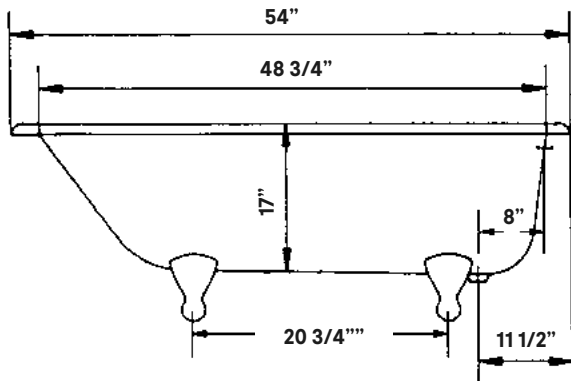

## Traditional Cast Iron Bath

**#2092 | 54" L x 30" W x 24" H**  
230lbs, 46 Gallons

Cheviot Products' cast iron bathtubs are hand-made in Europe with the finest materials. Fired with a thick coating of AA grade titanium-based enamel for unparalleled hardness and non-porosity, the extremely durable surface is easy to clean and resistant to stains, bacteria and other microbes. Cast iron also keeps your bath warm for the longest possible time.

**Rim Configuration**  
3 3/8" c.c. Holes in  
Wall of Tub

**Colours**  
White Interior & Exterior  
White Interior & Custom  
Colour Exterior

**Feet**  
Available in Brass, Chrome,  
Brushed Nickel, Polished Nickel,  
Antique Bronze and White

**Note**  
Rough-in dimensions may vary +/-  
1/2" and are subject to change.  
No responsibility is assumed by  
Cheviot Products Inc.  
One Year Limited  
Warranty against  
manufacturer's defects.