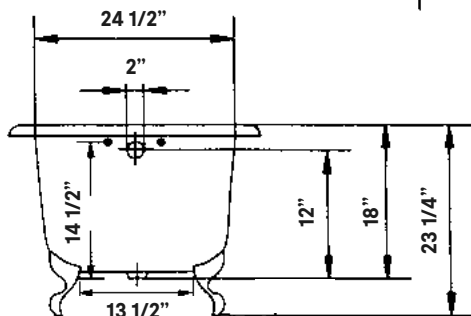

## Traditional Cast Iron Bath

**#2092 | 54" L x 30" W x 24" H**  
230lbs, 46 Gallons

Cheviot Products' cast iron bathtubs are hand-made in Europe with the finest materials. Fired with a thick coating of AA grade titanium-based enamel for unparalleled hardness and non-porosity, the extremely durable surface is easy to clean and resistant to stains, bacteria and other microbes. Cast iron also keeps your bath warm for the longest possible time.

**Rim Configuration**  
3 3/8" c.c. Holes in  
Wall of Tub

**Colours**  
White Interior & Exterior  
White Interior & Custom  
Colour Exterior

**Feet**  
Available in Brass, Chrome,  
Brushed Nickel, Polished Nickel,  
Antique Bronze and White

**Note**  
Rough-in dimensions may vary +/-  
1/2" and are subject to change.  
No responsibility is assumed by  
Cheviot Products Inc.  
One Year Limited  
Warranty against  
manufacturer's defects.