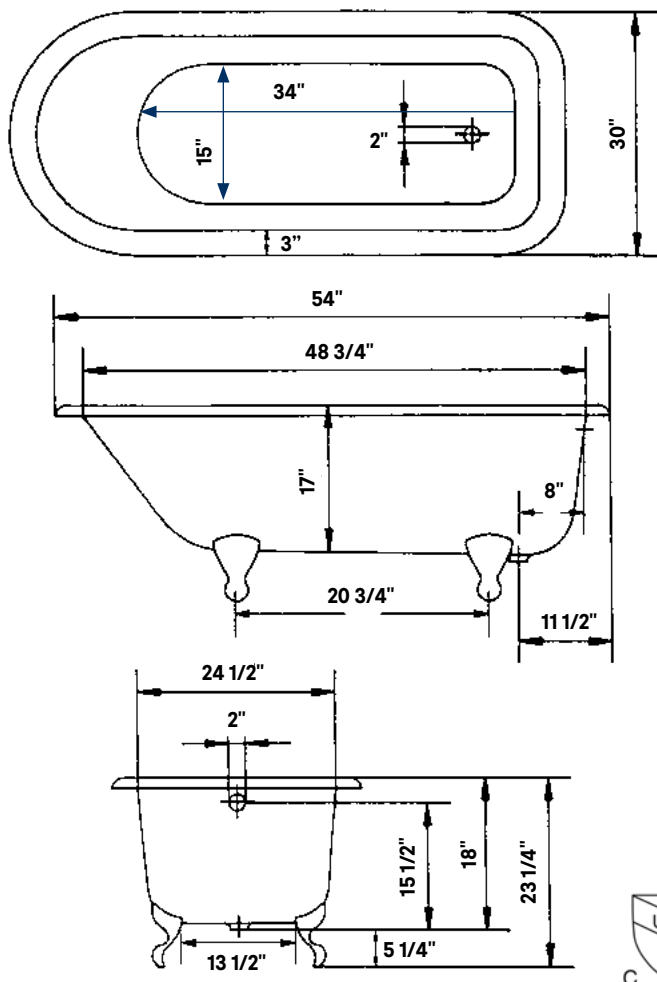

#2107 Shown

Traditional Cast Iron Bath

#2094 | 54" L x 30" W x 24" H
230lbs, 46 Gallons

Cheviot Products' cast iron bathtubs are hand-made in Europe with the finest materials. Fired with a thick coating of AA grade titanium-based enamel for unparalleled hardness and non-porosity, the extremely durable surface is easy to clean and resistant to stains, bacteria and other microbes. Cast iron also keeps your bath warm for the longest possible time.

Note
Rough-in dimensions may vary +/- 1/2" and are subject to change. No responsibility is assumed by Cheviot Products Inc. One Year Limited Warranty against manufacturer's defects.

Related Products

#5115LEV Tub Filler
with Hand Shower

#5100 Tub Filler
with Hand Shower

#3970 Heavy Duty
Water Supply Lines

#2222 Waste &
Overflow