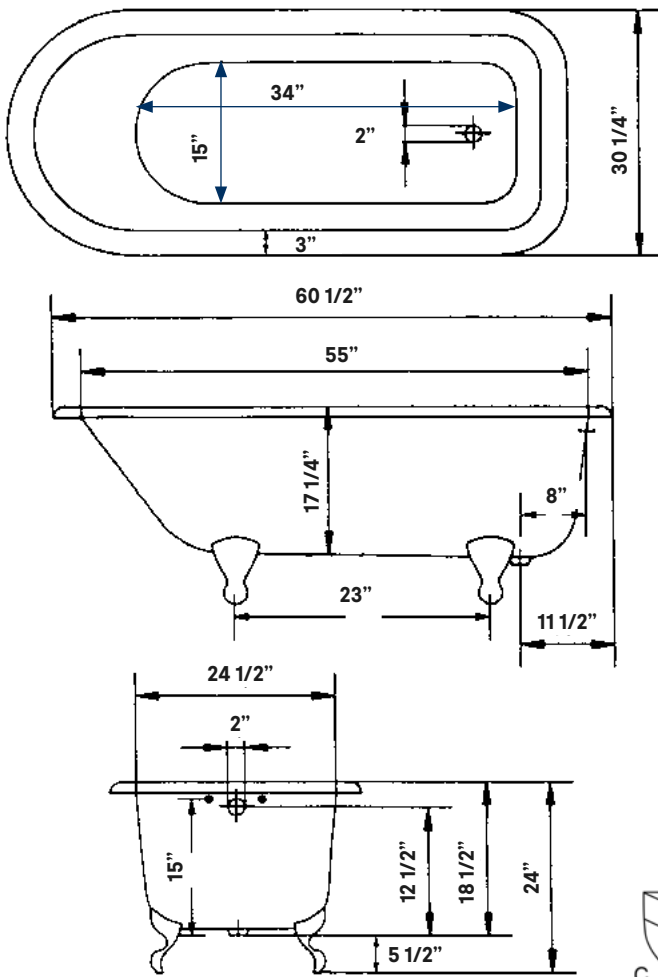

#2107 Shown

Traditional Cast Iron Bath

#2100 | 61"L x 30"W x 24"H
275lbs, 53 Gallons

Cheviot Products' cast iron bathtubs are hand-made in Europe with the finest materials. Fired with a thick coating of AA grade titanium-based enamel for unparalleled hardness and non-porosity, the extremely durable surface is easy to clean and resistant to stains, bacteria and other microbes. Cast iron also keeps your bath warm for the longest possible time.

Rim Configuration
3 3/8" c.c. Holes in
Wall of Tub

Colours
White Interior & Exterior
White Interior & Custom
Colour Exterior

Feet
Available in Brass, Chrome,
Brushed Nickel, Polished Nickel,
Antique Bronze and White

Note
Rough-in dimensions may vary +/-
1/2" and are subject to change.
No responsibility is assumed by
Cheviot Products Inc.
One Year Limited
Warranty against
manufacturer's defects.

Related Products

**#3107 Tub Filler with
Hand Shower**

#3100 Tub Filler

**#35576 Offset
Water Supply Lines**

**#2222 Waste &
Overflow**