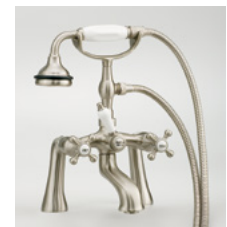

#2107 Shown

Traditional Cast Iron Bath

#2107 | 68" L x 30" W x 24" H
310 lbs, 59.5 Gallons

Cheviot Products' cast iron bathtubs are hand-made in Europe with the finest materials. Fired with a thick coating of AA grade titanium-based enamel for unparalleled hardness and non-porosity, the extremely durable surface is easy to clean and resistant to stains, bacteria and other microbes. Cast iron also keeps your bath warm for the longest possible time.

Rim Configuration

Flat Area for Faucet Holes.
Please specify c.c. measurement

Colours

White Interior & Exterior
White Interior & Custom
Colour Exterior

Feet

Available in Brass, Chrome,
Brushed Nickel, Polished Nickel,
Antique Bronze and White

Note

Rough-in dimensions may vary +/-
1/2" and are subject to change.
No responsibility is assumed by
Cheviot Products Inc.
One Year Limited
Warranty against
manufacturer's defects.

Related Products

#5127 Tub Filler
with Hand Shower

#5106 Tub Filler
with Hand Shower

#3411 Water
Supply Lines

#2222 Waste &
Overflow