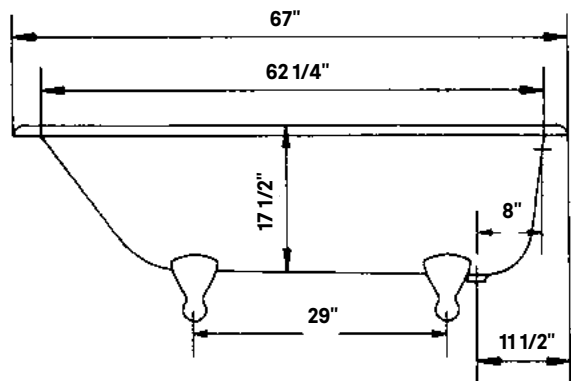

#2107 Shown

Traditional Cast Iron Bath

#2107 | 68" L x 30" W x 24" H
310 lbs, 59.5 Gallons

Cheviot Products' cast iron bathtubs are hand-made in Europe with the finest materials. Fired with a thick coating of AA grade titanium-based enamel for unparalleled hardness and non-porosity, the extremely durable surface is easy to clean and resistant to stains, bacteria and other microbes. Cast iron also keeps your bath warm for the longest possible time.

Rim Configuration

Flat Area for Faucet Holes.
Please specify c.c. measurement

Colours

White Interior & Exterior
White Interior & Custom
Colour Exterior

Feet

Available in Brass, Chrome,
Brushed Nickel, Polished Nickel,
Antique Bronze and White

Note

Rough-in dimensions may vary +/-
1/2" and are subject to change.
No responsibility is assumed by
Cheviot Products Inc.
One Year Limited
Warranty against
manufacturer's defects.

Related Products

#5127 Tub Filler
with Hand Shower