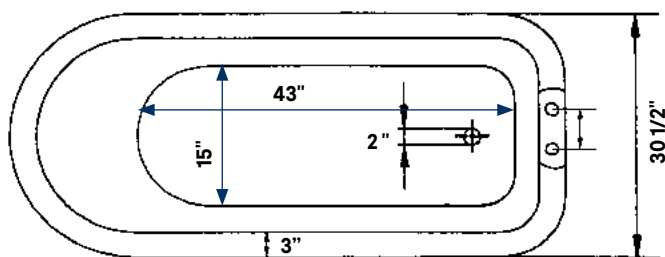

#2107 Shown

Traditional Cast Iron Bath

#2107 | 68" L x 30" W x 24" H
310 lbs, 59.5 Gallons

Cheviot Products' cast iron bathtubs are hand-made in Europe with the finest materials. Fired with a thick coating of AA grade titanium-based enamel for unparalleled hardness and non-porosity, the extremely durable surface is easy to clean and resistant to stains, bacteria and other microbes. Cast iron also keeps your bath warm for the longest possible time.

Rim Configuration

Flat Area for Faucet Holes.
Please specify c.c. measurement

Colours

White Interior & Exterior
White Interior & Custom
Colour Exterior

Feet

Available in Brass, Chrome,
Brushed Nickel, Polished Nickel,
Antique Bronze and White

Note

Rough-in dimensions may vary +/-
1/2" and are subject to change.
No responsibility is assumed by
Cheviot Products Inc.
One Year Limited
Warranty against
manufacturer's defects.

Related Products

#5127 Tub Filler
with Hand Shower