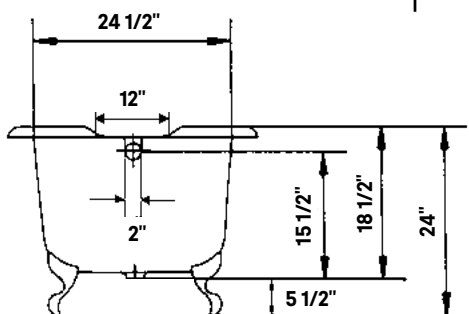

#2107 Shown

Traditional Cast Iron Bath

#2107 | 68" L x 30" W x 24" H
310 lbs, 59.5 Gallons

Cheviot Products' cast iron bathtubs are hand-made in Europe with the finest materials. Fired with a thick coating of AA grade titanium-based enamel for unparalleled hardness and non-porosity, the extremely durable surface is easy to clean and resistant to stains, bacteria and other microbes. Cast iron also keeps your bath warm for the longest possible time.

Rim Configuration

Flat Area for Faucet Holes.
Please specify c.c. measurement

Colours

White Interior & Exterior
White Interior & Custom
Colour Exterior

Feet

Available in Brass, Chrome,
Brushed Nickel, Polished Nickel,
Antique Bronze and White

Note

Rough-in dimensions may vary +/-
1/2" and are subject to change.
No responsibility is assumed by
Cheviot Products Inc.
One Year Limited
Warranty against
manufacturer's defects.

Related Products

#5127 Tub Filler
with Hand Shower