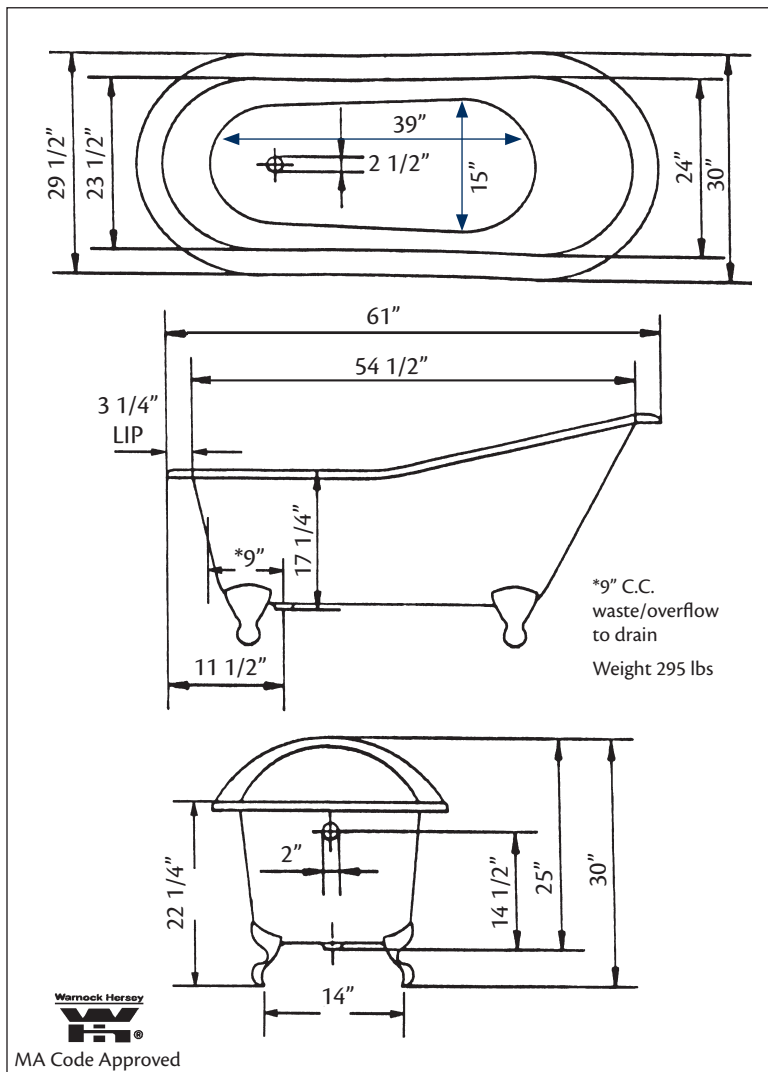

2108 ROLL RIM SLIPPER Bath with continuous rolled rim

Cheviot Products' cast iron bathtubs are handmade in Europe with the finest materials. Fired with a thick coating of AA grade titanium-based enamel for unparalleled hardness and non-porosity, the extremely durable surface is easy to clean and resistant to stains, bacteria, and other microbes. Cast iron also keeps your bath warm for the longest possible time.

61" x 30" Wide x 30" Tall

275 lbs, 48 gallons, 180 litres

Colours: White, Custom Colour Exterior

Feet: Brass Plated, Brushed Nickel, Chrome Plated, Polished Nickel, White Coated, Antique Bronze

Related Products:

**5115LEV Tub Filler
With Hand Shower**

**5100 Tub Filler
With Hand Shower**

**3970 Heavy Duty
Water Supply Lines**

**2222 Waste &
Overflow**

Note: Rough-in dimensions may vary +/- 1/2" and are subject to change. No responsibility is assumed by Cheviot Products Inc. One Year Limited Warranty against manufacturer's defects.