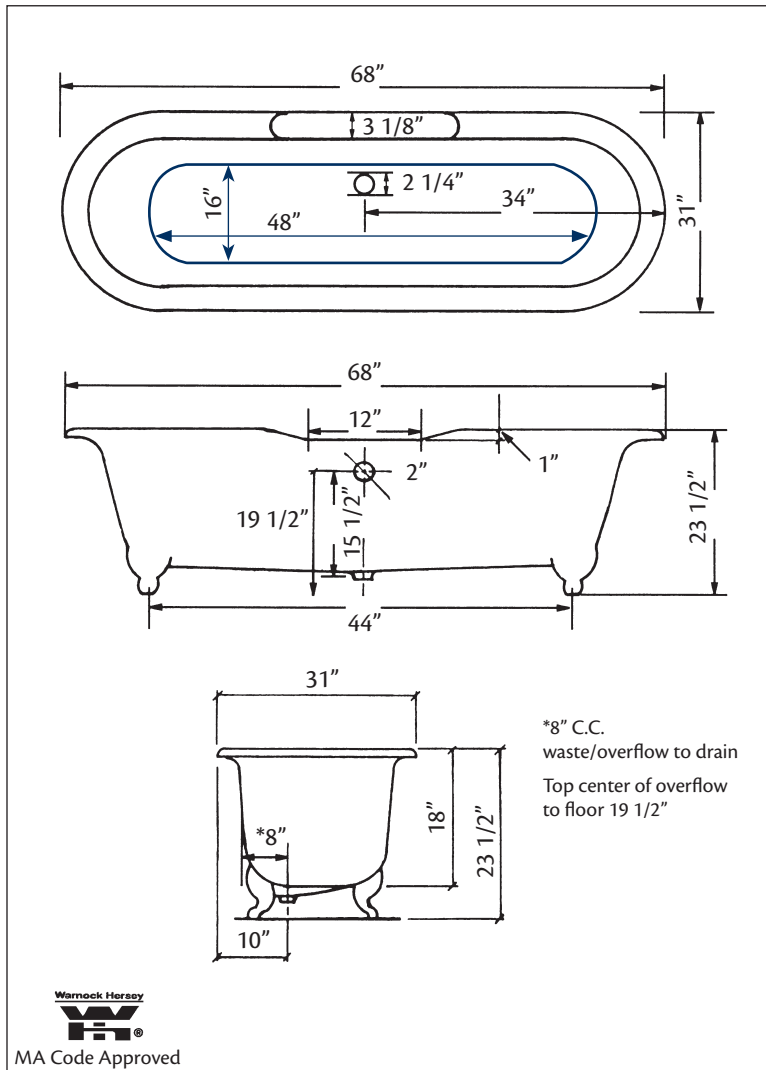

2110 REGAL Cast Iron Bath with flat area on rim

Cheviot Products' cast iron bathtubs are handmade in Europe with the finest materials. Fired with a thick coating of AA grade titanium-based enamel for unparalleled hardness and non-porosity, the extremely durable surface is easy to clean and resistant to stains, bacteria, and other microbes. Cast iron also keeps your bath warm for the longest possible time.

Model 2111 Shown

68" x 31" Wide x 24" Tall, 305 lbs, 50 gallons, 190 litres

Colours: White or Biscuit Interior with Matching or Custom Colour Exterior

Feet: Brass Plated, Brushed Nickel, Chrome Plated, Polished Nickel, White Coated, Antique Bronze

Related Products:

5127 Tub Filler With Hand Shower

5106 Tub Filler With Hand Shower

3411 Water Supply Lines

2222 Waste & Overflow

Note: Rough-in dimensions may vary +/- 1/2" and are subject to change. No responsibility is assumed by Cheviot Products Inc. One Year Limited Warranty against manufacturer's defects.