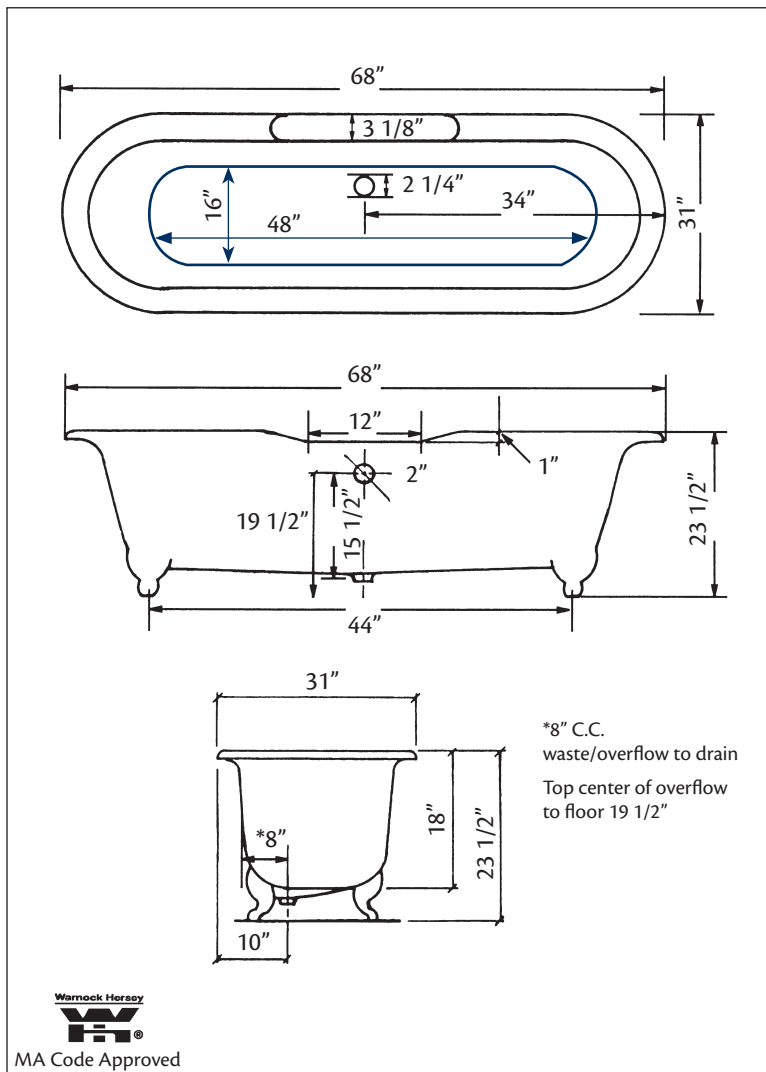

## 2111 REGAL Cast Iron Bath with continuous rolled rim

*Cheviot Products' cast iron bathtubs are handmade in Europe with the finest materials. Fired with a thick coating of AA grade titanium-based enamel for unparalleled hardness and non-porosity, the extremely durable surface is easy to clean and resistant to stains, bacteria, and other microbes. Cast iron also keeps your bath warm for the longest possible time.*

**68" x 31" Wide x 24" Tall, 305 lbs, 50 gallons, 190 litres**

**Colours:** White or Biscuit Interior with Matching or Custom Colour Exterior

**Feet:** Brass Plated, Brushed Nickel, Chrome Plated, Polished Nickel, White Coated, Antique Bronze

**Related Products:**

**5115LEV Tub Filler  
With Hand Shower**

**5100 Tub Filler  
With Hand Shower**

**3970 Heavy Duty  
Water Supply Lines**

**2222 Waste &  
Overflow**

**Note:** Rough-in dimensions may vary +/- 1/2" and are subject to change. No responsibility is assumed by Cheviot Products Inc. One Year Limited Warranty against manufacturer's defects.