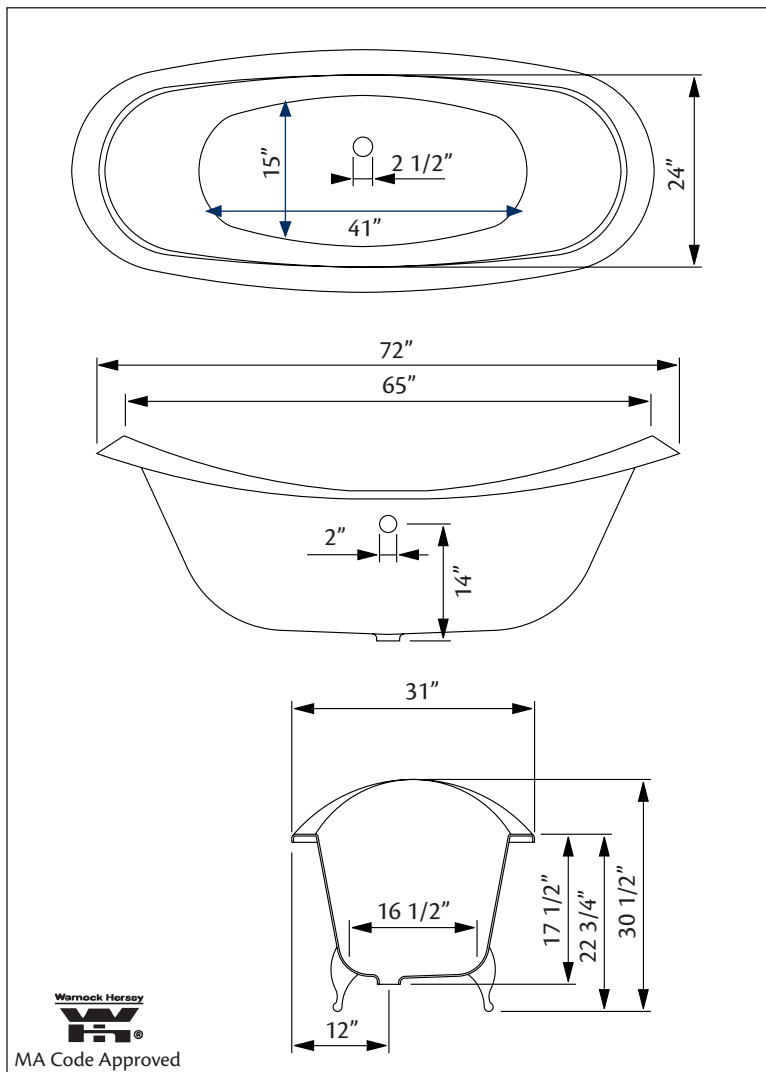

**72" x 31" Wide x 30 1/4" Tall, 335 lbs, 51.5 gallons**  
**Colours:** White or Biscuit Interior with Matching or Custom Colour Exterior

**Feet:** Brass Plated, Brushed Nickel, Chrome Plated, Polished Nickel, White Coated, Antique Bronze

**Related Products:**

**5115LEV Tub Filler With Hand Shower**

**3970 Heavy Duty Water Supply Lines**

**5127 Tub Filler With Hand Shower**

**3411 Water Supply Lines**

**Note:** Rough-in dimensions may vary +/- 1/2" and are subject to change. No responsibility is assumed by Cheviot Products Inc. One Year Limited Warranty against manufacturer's defects.