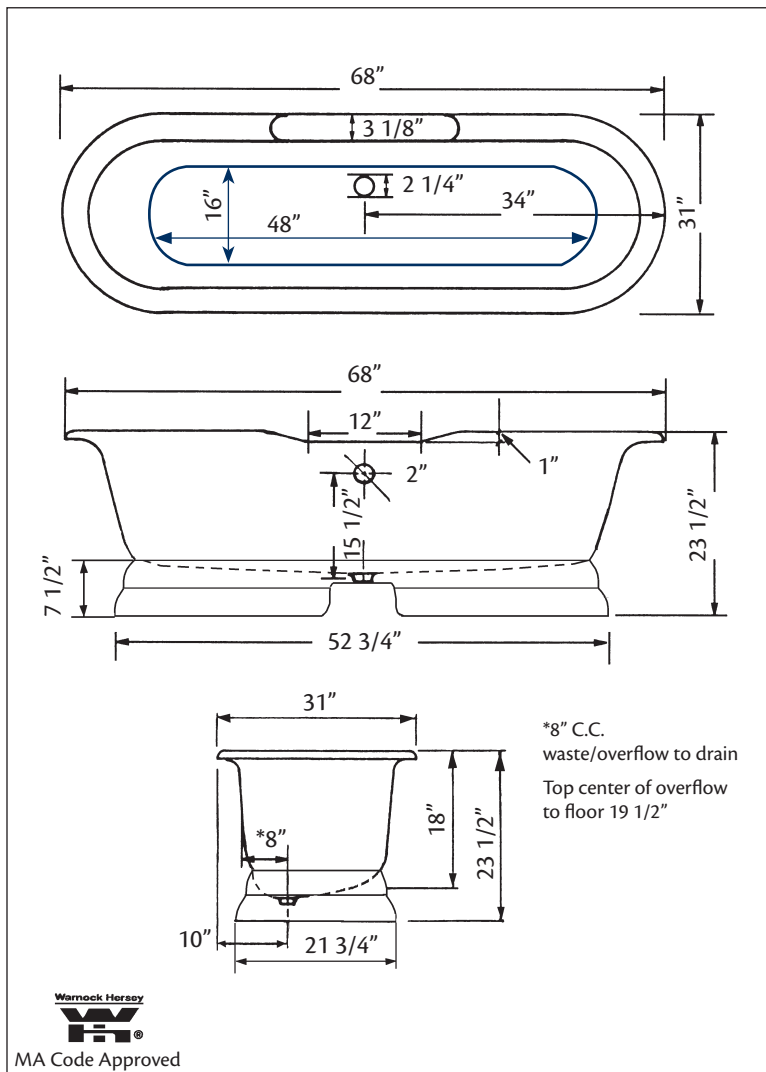

2120 REGAL Bath with Pedestal Base with flat area on rim

Cheviot Products' cast iron bathtubs are handmade in Europe with the finest materials. Fired with a thick coating of AA grade titanium-based enamel for unparalleled hardness and non-porosity, the extremely durable surface is easy to clean and resistant to stains, bacteria, and other microbes. Cast iron also keeps your bath warm for the longest possible time.

68" x 31" Wide x 24" Tall

370 lbs, 50 gallons, 190 litres

Colours: White or Biscuit Interior with Matching or Custom Colour Exterior

Related Products:

**5127 Tub Filler
 With Hand Shower**

**5106 Tub Filler
 With Hand Shower**

**3411 Water Supply
 Lines**

**2222 Waste &
 Overflow**

Note: Rough-in dimensions may vary +/- 1/2" and are subject to change. No responsibility is assumed by Cheviot Products Inc. One Year Limited Warranty against manufacturer's defects.