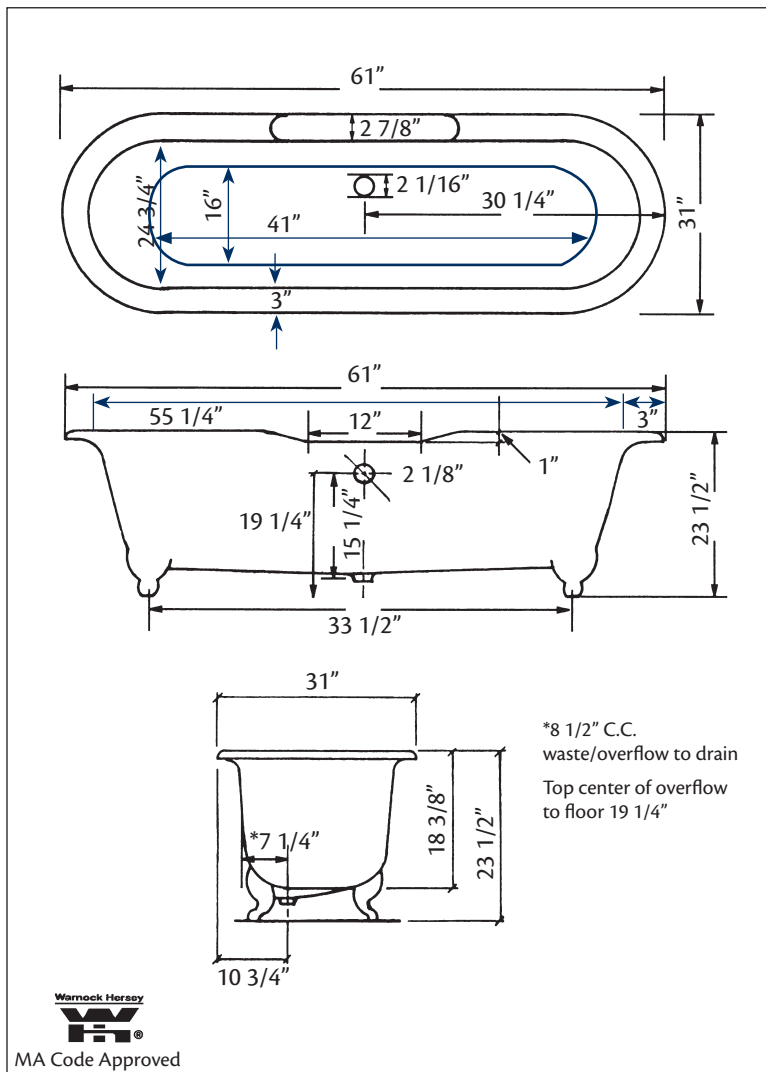

2126 REGAL Cast Iron Bath with flat area on rim

Cheviot Products' cast iron bathtubs are handmade in Europe with the finest materials. Fired with a thick coating of AA grade titanium-based enamel for unparalleled hardness and non-porosity, the extremely durable surface is easy to clean and resistant to stains, bacteria, and other microbes. Cast iron also keeps your bath warm for the longest possible time.

Model 2111 Shown

61" x 31" Wide x 24" Tall, 280 lbs, 45 gallons, 170 litres
Colours: White or Biscuit Interior with Matching or Custom Colour Exterior

Feet: Brass Plated, Brushed Nickel, Chrome Plated, Polished Nickel, White Coated, Antique Bronze

Related Products:

**5127 Tub Filler
With Hand Shower**

**5106 Tub Filler
With Hand Shower**

**3411 Water Supply
Lines**

**2222 Waste &
Overflow**

Note: Rough-in dimensions may vary +/- 1/2" and are subject to change. No responsibility is assumed by Cheviot Products Inc.
 One Year Limited Warranty against manufacturer's defects.