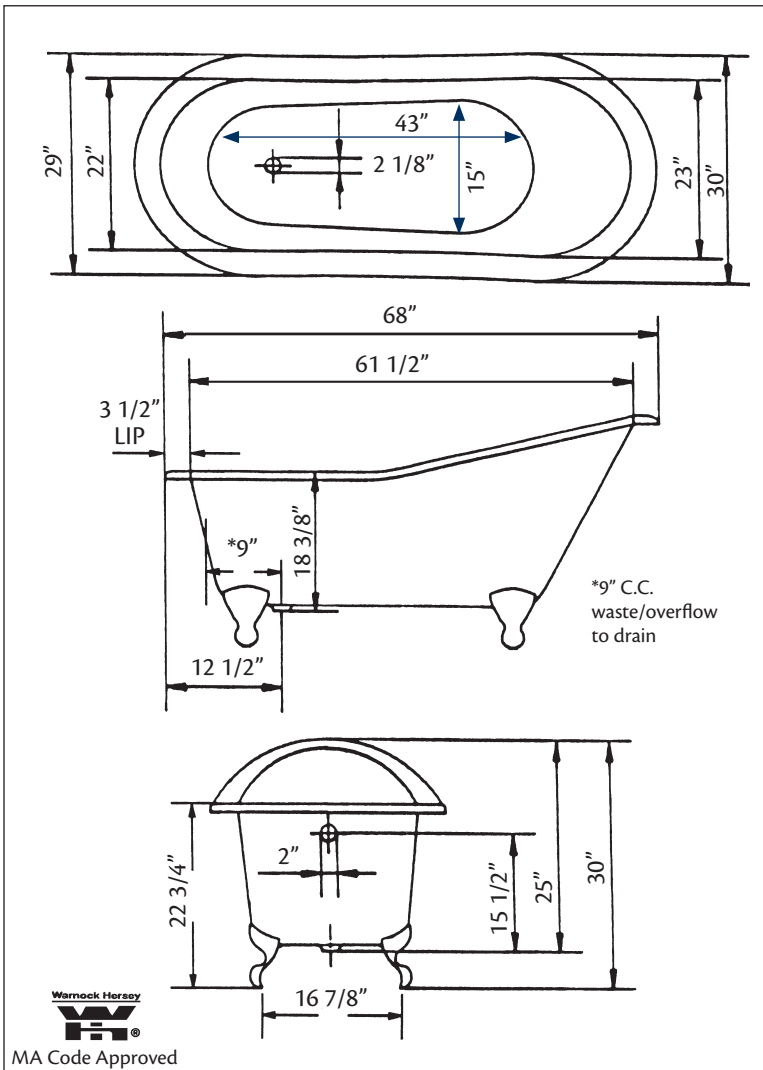

2132 ROLL RIM SLIPPER Bath with continuous rolled rim

Cheviot Products' cast iron bathtubs are handmade in Europe with the finest materials. Fired with a thick coating of AA grade titanium-based enamel for unparalleled hardness and non-porosity, the extremely durable surface is easy to clean and resistant to stains, bacteria, and other microbes. Cast iron also keeps your bath warm for the longest possible time.

Model 2108 Shown

68" x 30" Wide x 30" Tall

290 lbs, 54 gallons, 170 litres

Colours: White, Custom Colour Exterior

Feet: Brass Plated, Brushed Nickel, Chrome Plated, Polished Nickel, White Coated, Antique Bronze

Related Products:

**5115LEV Tub Filler
With Hand Shower**

**5100 Tub Filler
With Hand Shower**

**3980 Heavy Duty
Water Supply Lines**

**2222 Waste &
Overflow**

Note: Rough-in dimensions may vary +/- 1/2" and are subject to change. No responsibility is assumed by Cheviot Products Inc. One Year Limited Warranty against manufacturer's defects.