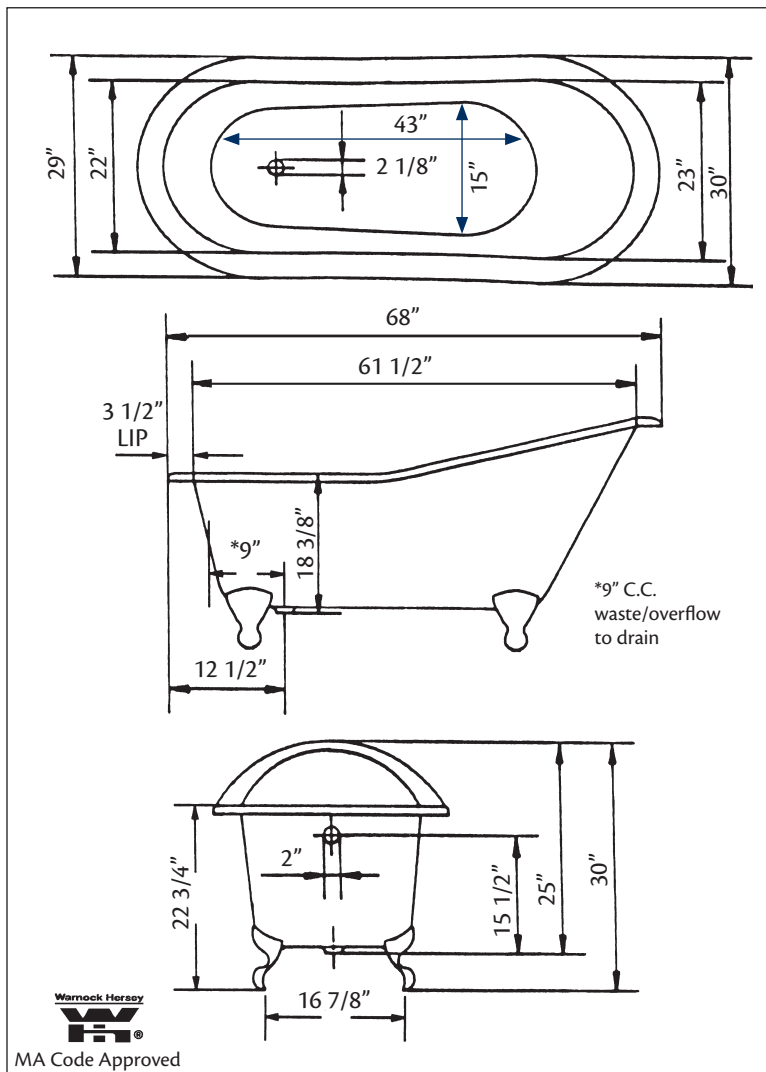

## 2134 ROLL RIM SLIPPER Bath with flat area on rim

*Cheviot Products' cast iron bathtubs are handmade in Europe with the finest materials. Fired with a thick coating of AA grade titanium-based enamel for unparalleled hardness and non-porosity, the extremely durable surface is easy to clean and resistant to stains, bacteria, and other microbes. Cast iron also keeps your bath warm for the longest possible time.*

Model 2108 Shown

### 68" x 30" Wide x 30" Tall

290 lbs, 54 gallons, 170 litres

**Colours:** White, Custom Colour Exterior

**Feet:** Brass Plated, Brushed Nickel, Chrome Plated, Polished Nickel, White Coated, Antique Bronze

### Related Products:

**5127 Tub Filler  
With Hand Shower**

**5106 Tub Filler  
With Hand Shower**

**3411 Water Supply  
Lines**

**2222 Waste &  
Overflow**

**Note:** Rough-in dimensions may vary +/- 1/2" and are subject to change. No responsibility is assumed by Cheviot Products Inc. One Year Limited Warranty against manufacturer's defects.