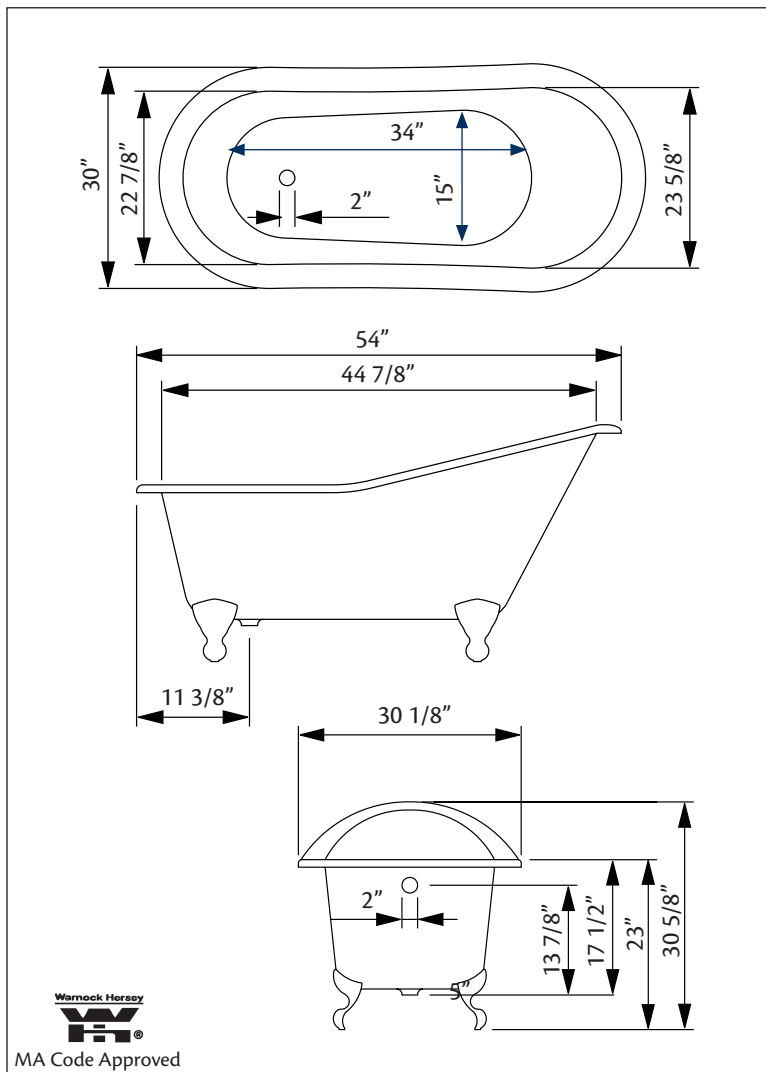

2144 ROLL RIM SLIPPER Bath with continuous rolled rim

Cheviot Products' cast iron bathtubs are handmade in Europe with the finest materials. Fired with a thick coating of AA grade titanium-based enamel for unparalleled hardness and non-porosity, the extremely durable surface is easy to clean and resistant to stains, bacteria, and other microbes. Cast iron also keeps your bath warm for the longest possible time.

Model 2108 Shown

54" x 30" Wide x 30" Tall

230 lbs, 44 gallons, 165 litres

Colours: White, Custom Colour Exterior

Feet: Brass Plated, Brushed Nickel, Chrome Plated, Polished Nickel, White Coated, Antique Bronze

Related Products:

5115LEV Tub Filler
With Hand Shower

5100 Tub Filler
With Hand Shower

3970 Heavy Duty
Water Supply Lines

2222 Waste &
Overflow

Note: Rough-in dimensions may vary +/- 1/2" and are subject to change. No responsibility is assumed by Cheviot Products Inc. One Year Limited Warranty against manufacturer's defects.