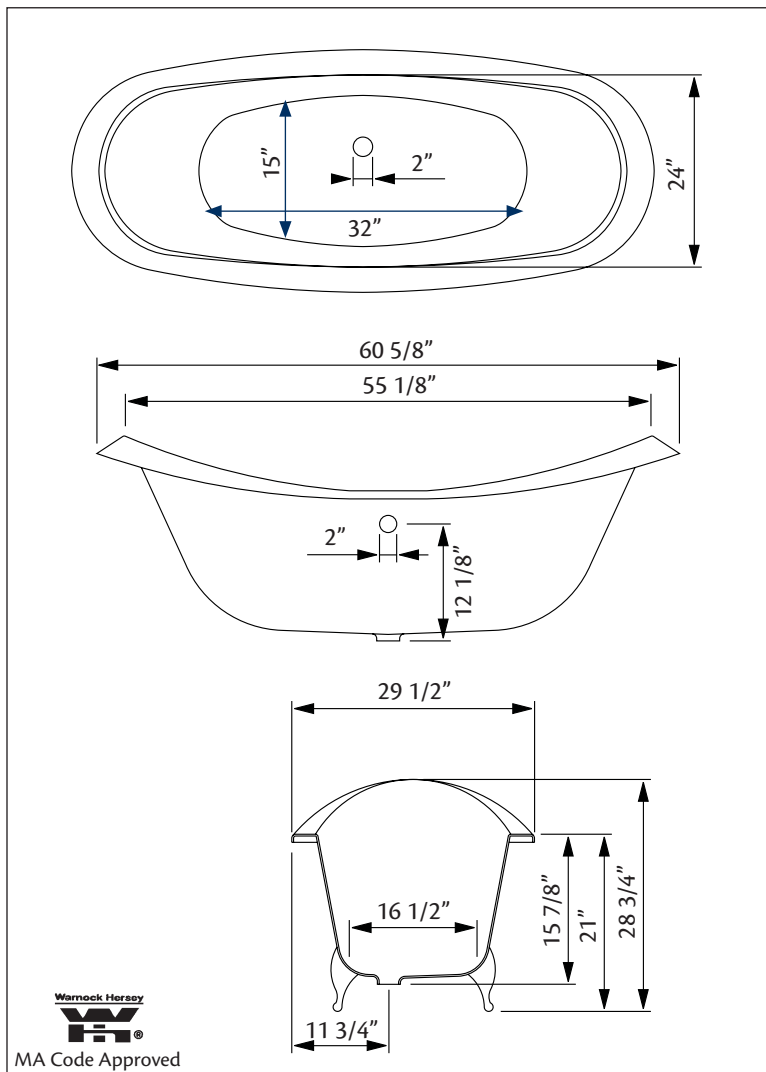

Model 2112 Shown

61" x 30" Wide x 29" Tall, 300 lbs, 46 gallons, 175 litres

Colours: White or Biscuit Interior with Matching or Custom Colour Exterior

Feet: Brass Plated, Brushed Nickel, Chrome Plated, Polished Nickel, White Coated, Antique Bronze

Related Products:

5115LEV Tub Filler With Hand Shower

3970 Heavy Duty Water Supply Lines

5127 Tub Filler With Hand Shower

3411 Water Supply Lines

Note: Rough-in dimensions may vary +/- 1/2" and are subject to change. No responsibility is assumed by Cheviot Products Inc. One Year Limited Warranty against manufacturer's defects.