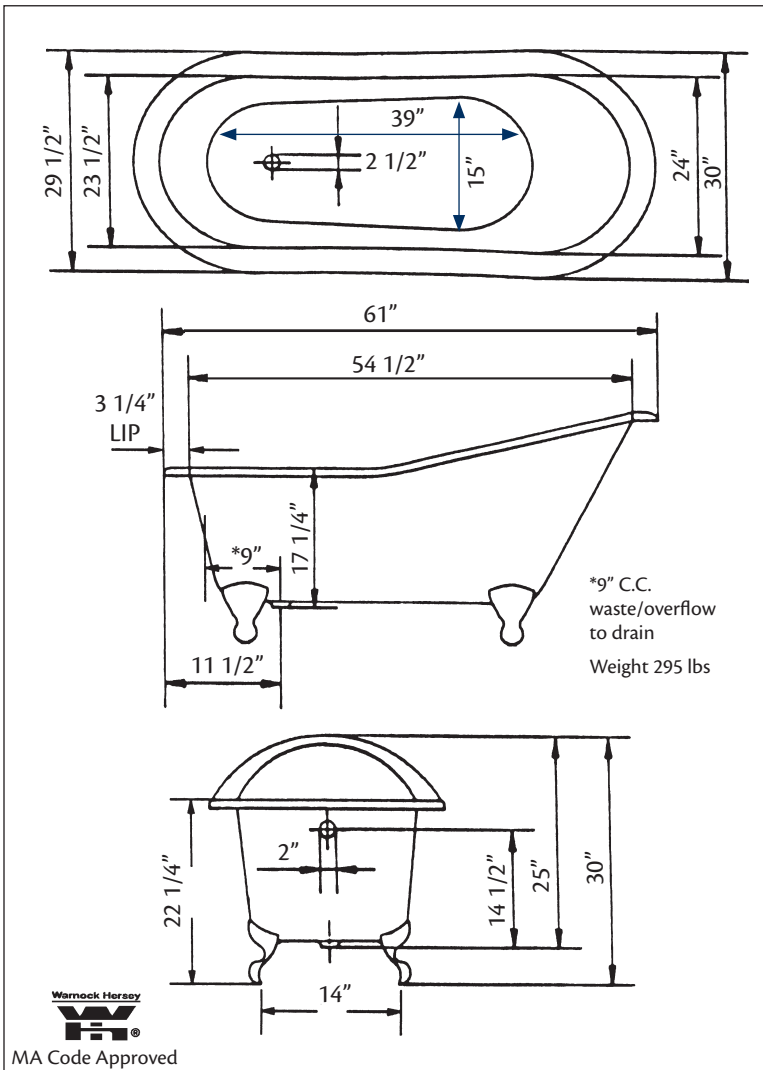

2159 ROLL RIM SLIPPER Bath with flat area on rim

Cheviot Products' cast iron bathtubs are handmade in Europe with the finest materials. Fired with a thick coating of AA grade titanium-based enamel for unparalleled hardness and non-porosity, the extremely durable surface is easy to clean and resistant to stains, bacteria, and other microbes. Cast iron also keeps your bath warm for the longest possible time.

Model 2108 Shown

61" x 30" Wide x 30" Tall

275 lbs, 48 gallons, 180 litres

Colours: White, Custom Colour Exterior

Feet: Brass Plated, Brushed Nickel, Chrome Plated, Polished Nickel, White Coated, Antique Bronze

Related Products:

**5127 Tub Filler
With Hand Shower**

**5106 Tub Filler
With Hand Shower**

**3411 Water Supply
Lines**

**2222 Waste &
Overflow**

Note: Rough-in dimensions may vary +/- 1/2" and are subject to change. No responsibility is assumed by Cheviot Products Inc. One Year Limited Warranty against manufacturer's defects.